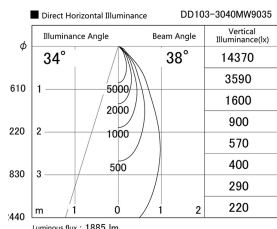

Item no. DD103-3040MW9035

Series Name: Versa R-G, Antiglare

Installation	Recessed mount
Type	
Fixture wattage	30.3W
Beam angle	43 deg.
Color Temp.	3500K
CRI	Ra>90
Luminous	1885 lm
Body	Die-cast aluminum alloy
Body finish	N/A
Trim finish	White
Reflector finish	Mirror
IP Rate	IP20
Light source	COB module
Input Voltage	AC220~240V
Dimming Type	Non-Dimmable
Certificate	CE, CCC
Cut Hole	150mm