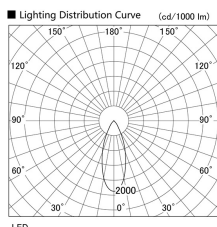

Item no. DD103-3040MW9035

Series Name: Versa R-G, Antiglare

Installation	Recessed mount
Type	
Fixture wattage	30.3W
Beam angle	43 deg.
Color Temp.	3500K
CRI	Ra>90
Luminous	1885 lm
Body	Die-cast aluminum alloy
Body finish	N/A
Trim finish	White
Reflector finish	Mirror
IP Rate	IP20
Light source	COB module
Input Voltage	AC220~240V
Dimming Type	Non-Dimmable
Certificate	CE, CCC
Cut Hole	150mm