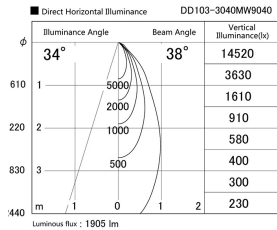

Item no. DD103-3040MW9040

Series Name: Versa R-G, Antiglare

Installation	Recessed mount
Type	
Fixture wattage	30.3W
Beam angle	43 deg.
Color Temp.	4000K
CRI	Ra>90
Luminous	1904 lm
Body	Die-cast aluminum alloy
Body finish	N/A
Trim finish	White
Reflector finish	Mirror
IP Rate	IP20
Light source	COB module
Input Voltage	AC220~240V
Dimming Type	Non-Dimmable
Certificate	CE, CCC
Cut Hole	150mm