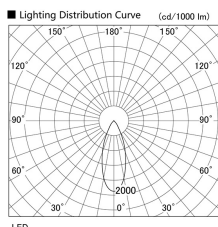

Item no. DD103-3040MW9040

Series Name: Versa R-G, Antiglare

Installation	Recessed mount
Type	Versa R-G, Antiglare
Fixture wattage	30.3W
Beam angle	43 deg.
Color Temp.	4000K
CRI	Ra>90
Luminous	1904 lm
Body	Die-cast aluminum alloy
Body finish	N/A
Trim finish	White
Reflector finish	Mirror
IP Rate	IP20
Light source	COB module
Input Voltage	AC220~240V
Dimming Type	Non-Dimmable
Certificate	CE, CCC
Cut Hole	150mm