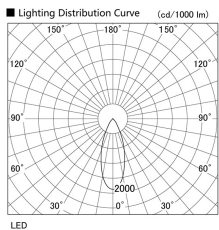

Item no. DD103-3040MW9040

Series Name: Versa R-G, Antiglare

Installation	Recessed mount
Type	
Fixture wattage	30.3W
Beam angle	43 deg.
Color Temp.	4000K
CRI	Ra>90
Luminous	1904 lm
Body	Die-cast aluminum alloy
Body finish	N/A
Trim finish	White
Reflector finish	Mirror
IP Rate	IP20
Light source	COB module
Input Voltage	AC220~240V
Dimming Type	Non-Dimmable
Certificate	CE, CCC
Cut Hole	150mm