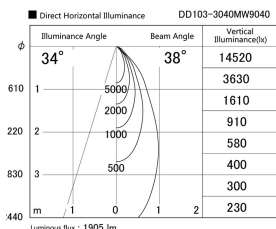

Item no. DD103-3040MW9040

Series Name: Versa R-G, Antiglare

Installation	Recessed mount
Type	Versa R-G, Antiglare
Fixture wattage	30.3W
Beam angle	43 deg.
Color Temp.	4000K
CRI	Ra>90
Luminous	1904 lm
Body	Die-cast aluminum alloy
Body finish	N/A
Trim finish	White
Reflector finish	Mirror
IP Rate	IP20
Light source	COB module
Input Voltage	AC220~240V
Dimming Type	Non-Dimmable
Certificate	CE, CCC
Cut Hole	150mm