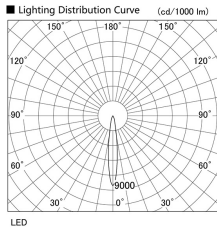

Item no. DD103-3415DW8530

Series Name: Versa R-G, Antiglare

Dark Mirror Reflector

Installation	Recessed mount
Type	Versa R-G, Antiglare
Fixture wattage	33.8W
Beam angle	14 deg.
Color Temp.	3000K
CRI	Ra>85
Luminous	2587 lm
Body	Die-cast aluminum alloy
Body finish	N/A
Trim finish	White
Reflector finish	Dark Mirror
IP Rate	IP20
Light source	COB module
Input Voltage	AC220~240V
Dimming Type	Non-Dimmable
Certificate	CE, CCC
Cut Hole	150mm