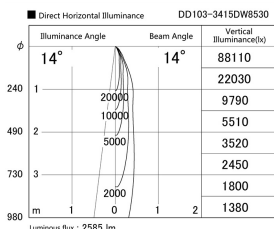

Item no. DD103-3415DW8530

Series Name: Versa R-G, Antiglare

Dark Mirror Reflector

Installation	Recessed mount
Type	
Fixture wattage	33.8W
Beam angle	14 deg.
Color Temp.	3000K
CRI	Ra>85
Luminous	2587 lm
Body	Die-cast aluminum alloy
Body finish	N/A
Trim finish	White
Reflector finish	Dark Mirror
IP Rate	IP20
Light source	COB module
Input Voltage	AC220~240V
Dimming Type	Non-Dimmable
Certificate	CE, CCC
Cut Hole	150mm