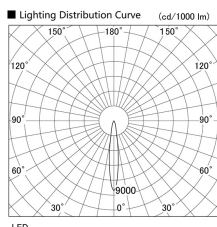

Item no. DD103-3415DW8530

Series Name: Versa R-G, Antiglare

Dark Mirror Reflector

Installation	Recessed mount
Type	
Fixture wattage	33.8W
Beam angle	14 deg.
Color Temp.	3000K
CRI	Ra>85
Luminous	2587 lm
Body	Die-cast aluminum alloy
Body finish	N/A
Trim finish	White
Reflector finish	Dark Mirror
IP Rate	IP20
Light source	COB module
Input Voltage	AC220~240V
Dimming Type	Non-Dimmable
Certificate	CE, CCC
Cut Hole	150mm