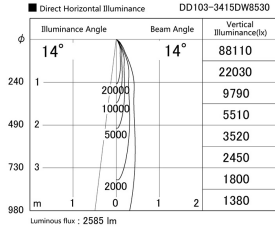

Item no. DD103-3415DW8530

Series Name: Versa R-G, Antiglare

Dark Mirror Reflector

Installation	Recessed mount
Type	Versa R-G, Antiglare
Fixture wattage	33.8W
Beam angle	14 deg.
Color Temp.	3000K
CRI	Ra>85
Luminous	2587 lm
Body	Die-cast aluminum alloy
Body finish	N/A
Trim finish	White
Reflector finish	Dark Mirror
IP Rate	IP20
Light source	COB module
Input Voltage	AC220~240V
Dimming Type	Non-Dimmable
Certificate	CE, CCC
Cut Hole	150mm