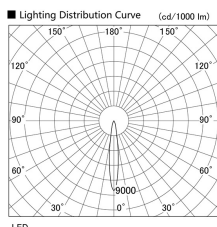

Item no. DD103-3415DW8540

Series Name: Versa R-G, Antiglare

Dark Mirror Reflector

■ Direct Horizontal Illuminance DD103-3415DW8540		
Illuminance Angle	Beam Angle	Vertical Illuminance (lx)
14°	14°	90730
		22680
		10080
		5670
		3630
		2520
		1850
		1420

Luminous flux : 2665 lm

Installation	Recessed mount
Type	Versa R-G, Antiglare
Fixture wattage	33.8W
Beam angle	14 deg.
Color Temp.	4000K
CRI	Ra>85
Luminous	2664 lm
Body	Die-cast aluminum alloy
Body finish	N/A
Trim finish	White
Reflector finish	Dark Mirror
IP Rate	IP20
Light source	COB module
Input Voltage	AC220~240V
Dimming Type	Non-Dimmable
Certificate	CE, CCC
Cut Hole	150mm