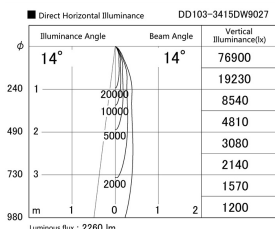

Item no. DD103-3415DW9027

Series Name: Versa R-G, Antiglare

Dark Mirror Reflector

Installation	Recessed mount
Type	Versa R-G, Antiglare
Fixture wattage	33.8W
Beam angle	14 deg.
Color Temp.	2700K
CRI	Ra>90
Luminous	2258 lm
Body	Die-cast aluminum alloy
Body finish	N/A
Trim finish	White
Reflector finish	Dark Mirror
IP Rate	IP20
Light source	COB module
Input Voltage	AC220~240V
Dimming Type	Non-Dimmable
Certificate	CE, CCC
Cut Hole	150mm