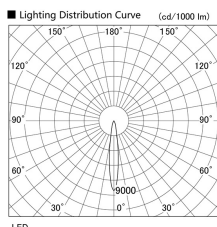

Item no. DD103-3415DW9027

Series Name: Versa R-G, Antiglare

Dark Mirror Reflector

Installation	Recessed mount
Type	
Fixture wattage	33.8W
Beam angle	14 deg.
Color Temp.	2700K
CRI	Ra>90
Luminous	2258 lm
Body	Die-cast aluminum alloy
Body finish	N/A
Trim finish	White
Reflector finish	Dark Mirror
IP Rate	IP20
Light source	COB module
Input Voltage	AC220~240V
Dimming Type	Non-Dimmable
Certificate	CE, CCC
Cut Hole	150mm