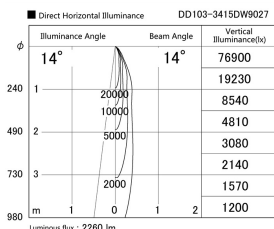

Item no. DD103-3415DW9027

Series Name: Versa R-G, Antiglare

Dark Mirror Reflector

Installation	Recessed mount
Type	
Fixture wattage	33.8W
Beam angle	14 deg.
Color Temp.	2700K
CRI	Ra>90
Luminous	2258 lm
Body	Die-cast aluminum alloy
Body finish	N/A
Trim finish	White
Reflector finish	Dark Mirror
IP Rate	IP20
Light source	COB module
Input Voltage	AC220~240V
Dimming Type	Non-Dimmable
Certificate	CE, CCC
Cut Hole	150mm