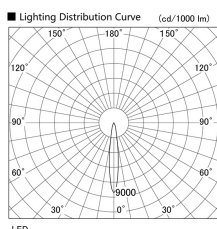

Item no. DD103-3415DW9027

Series Name: Versa R-G, Antiglare

Dark Mirror Reflector

Installation	Recessed mount
Type	Versa R-G, Antiglare
Fixture wattage	33.8W
Beam angle	14 deg.
Color Temp.	2700K
CRI	Ra>90
Luminous	2258 lm
Body	Die-cast aluminum alloy
Body finish	N/A
Trim finish	White
Reflector finish	Dark Mirror
IP Rate	IP20
Light source	COB module
Input Voltage	AC220~240V
Dimming Type	Non-Dimmable
Certificate	CE, CCC
Cut Hole	150mm