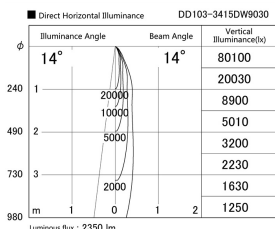

Item no. DD103-3415DW9030

Series Name: Versa R-G, Antiglare

Dark Mirror Reflector

Installation	Recessed mount
Type	Versa R-G, Antiglare
Fixture wattage	33.8W
Beam angle	14 deg.
Color Temp.	3000K
CRI	Ra>90
Luminous	2352 lm
Body	Die-cast aluminum alloy
Body finish	N/A
Trim finish	White
Reflector finish	Dark Mirror
IP Rate	IP20
Light source	COB module
Input Voltage	AC220~240V
Dimming Type	Non-Dimmable
Certificate	CE, CCC
Cut Hole	150mm