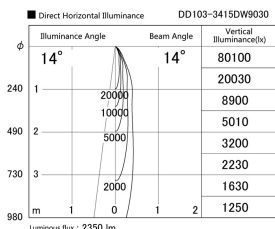

Item no. DD103-3415DW9030

Series Name: Versa R-G, Antiglare

Dark Mirror Reflector

Installation	Recessed mount
Type	
Fixture wattage	33.8W
Beam angle	14 deg.
Color Temp.	3000K
CRI	Ra>90
Luminous	2352 lm
Body	Die-cast aluminum alloy
Body finish	N/A
Trim finish	White
Reflector finish	Dark Mirror
IP Rate	IP20
Light source	COB module
Input Voltage	AC220~240V
Dimming Type	Non-Dimmable
Certificate	CE, CCC
Cut Hole	150mm