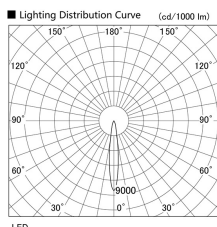

Item no. DD103-3415DW9030

Series Name: Versa R-G, Antiglare

Dark Mirror Reflector

Installation	Recessed mount
Type	Versa R-G, Antiglare
Fixture wattage	33.8W
Beam angle	14 deg.
Color Temp.	3000K
CRI	Ra>90
Luminous	2352 lm
Body	Die-cast aluminum alloy
Body finish	N/A
Trim finish	White
Reflector finish	Dark Mirror
IP Rate	IP20
Light source	COB module
Input Voltage	AC220~240V
Dimming Type	Non-Dimmable
Certificate	CE, CCC
Cut Hole	150mm