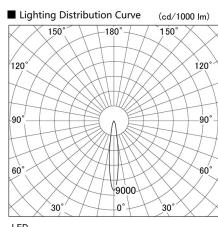

Item no. DD103-3415DW9030

Series Name: Versa R-G, Antiglare

Dark Mirror Reflector

Installation	Recessed mount
Type	
Fixture wattage	33.8W
Beam angle	14 deg.
Color Temp.	3000K
CRI	Ra>90
Luminous	2352 lm
Body	Die-cast aluminum alloy
Body finish	N/A
Trim finish	White
Reflector finish	Dark Mirror
IP Rate	IP20
Light source	COB module
Input Voltage	AC220~240V
Dimming Type	Non-Dimmable
Certificate	CE, CCC
Cut Hole	150mm