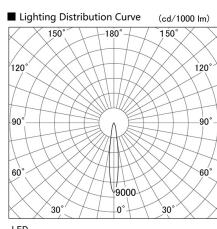

Item no. DD103-3415DW9035

Series Name: Versa R-G, Antiglare

Dark Mirror Reflector

Installation	Recessed mount
Type	Versa R-G, Antiglare
Fixture wattage	33.8W
Beam angle	14 deg.
Color Temp.	3500K
CRI	Ra>90
Luminous	2399 lm
Body	Die-cast aluminum alloy
Body finish	N/A
Trim finish	White
Reflector finish	Dark Mirror
IP Rate	IP20
Light source	COB module
Input Voltage	AC220~240V
Dimming Type	Non-Dimmable
Certificate	CE, CCC
Cut Hole	150mm