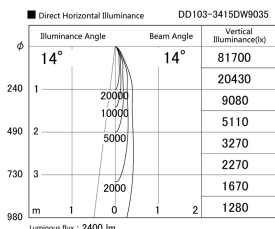

Item no. DD103-3415DW9035

Series Name: Versa R-G, Antiglare

Dark Mirror Reflector

Installation	Recessed mount
Type	Versa R-G, Antiglare
Fixture wattage	33.8W
Beam angle	14 deg.
Color Temp.	3500K
CRI	Ra>90
Luminous	2399 lm
Body	Die-cast aluminum alloy
Body finish	N/A
Trim finish	White
Reflector finish	Dark Mirror
IP Rate	IP20
Light source	COB module
Input Voltage	AC220~240V
Dimming Type	Non-Dimmable
Certificate	CE, CCC
Cut Hole	150mm