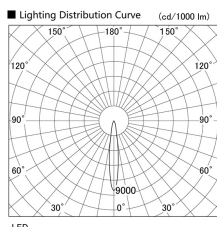

Item no. DD103-3415MW8527

Series Name: Versa R-G, Antiglare

Installation	Recessed mount
Type	Versa R-G, Antiglare
Fixture wattage	33.8W
Beam angle	14 deg.
Color Temp.	2700K
CRI	Ra>85
Luminous	2496 lm
Body	Die-cast aluminum alloy
Body finish	N/A
Trim finish	White
Reflector finish	Mirror
IP Rate	IP20
Light source	COB module
Input Voltage	AC220~240V
Dimming Type	Non-Dimmable
Certificate	CE, CCC
Cut Hole	150mm