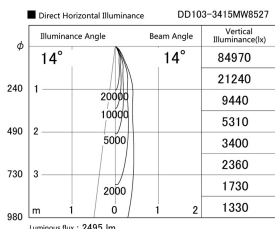

Item no. DD103-3415MW8527

Series Name: Versa R-G, Antiglare

Installation	Recessed mount
Type	Versa R-G, Antiglare
Fixture wattage	33.8W
Beam angle	14 deg.
Color Temp.	2700K
CRI	Ra>85
Luminous	2496 lm
Body	Die-cast aluminum alloy
Body finish	N/A
Trim finish	White
Reflector finish	Mirror
IP Rate	IP20
Light source	COB module
Input Voltage	AC220~240V
Dimming Type	Non-Dimmable
Certificate	CE, CCC
Cut Hole	150mm