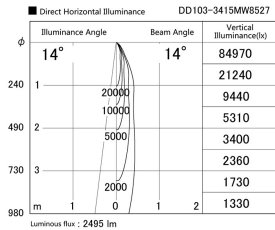

Item no. DD103-3415MW8527

Series Name: Versa R-G, Antiglare

|                  |                         |
|------------------|-------------------------|
| Installation     | Recessed mount          |
| Type             |                         |
| Fixture wattage  | 33.8W                   |
| Beam angle       | 14 deg.                 |
| Color Temp.      | 2700K                   |
| CRI              | Ra>85                   |
| Luminous         | 2496 lm                 |
| Body             | Die-cast aluminum alloy |
| Body finish      | N/A                     |
| Trim finish      | White                   |
| Reflector finish | Mirror                  |
| IP Rate          | IP20                    |
| Light source     | COB module              |
| Input Voltage    | AC220~240V              |
| Dimming Type     | Non-Dimmable            |
| Certificate      | CE, CCC                 |
| Cut Hole         | 150mm                   |