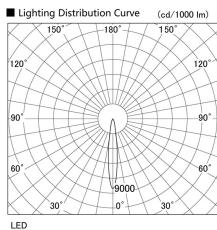

Item no. DD103-3415MW8527

Series Name: Versa R-G, Antiglare

|                  |                         |
|------------------|-------------------------|
| Installation     | Recessed mount          |
| Type             |                         |
| Fixture wattage  | 33.8W                   |
| Beam angle       | 14 deg.                 |
| Color Temp.      | 2700K                   |
| CRI              | Ra>85                   |
| Luminous         | 2496 lm                 |
| Body             | Die-cast aluminum alloy |
| Body finish      | N/A                     |
| Trim finish      | White                   |
| Reflector finish | Mirror                  |
| IP Rate          | IP20                    |
| Light source     | COB module              |
| Input Voltage    | AC220~240V              |
| Dimming Type     | Non-Dimmable            |
| Certificate      | CE, CCC                 |
| Cut Hole         | 150mm                   |