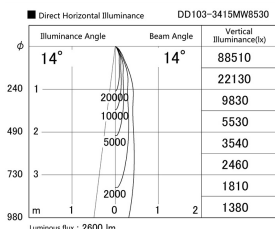

Item no. DD103-3415MW8530

Series Name: Versa R-G, Antiglare

Installation	Recessed mount
Type	
Fixture wattage	33.8W
Beam angle	14 deg.
Color Temp.	3000K
CRI	Ra>85
Luminous	2600 lm
Body	Die-cast aluminum alloy
Body finish	N/A
Trim finish	White
Reflector finish	Mirror
IP Rate	IP20
Light source	COB module
Input Voltage	AC220~240V
Dimming Type	Non-Dimmable
Certificate	CE, CCC
Cut Hole	150mm