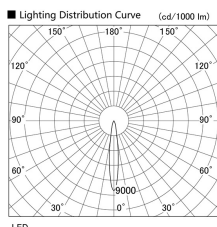

Item no. DD103-3415MW8530

Series Name: Versa R-G, Antiglare

Installation	Recessed mount
Type	
Fixture wattage	33.8W
Beam angle	14 deg.
Color Temp.	3000K
CRI	Ra>85
Luminous	2600 lm
Body	Die-cast aluminum alloy
Body finish	N/A
Trim finish	White
Reflector finish	Mirror
IP Rate	IP20
Light source	COB module
Input Voltage	AC220~240V
Dimming Type	Non-Dimmable
Certificate	CE, CCC
Cut Hole	150mm