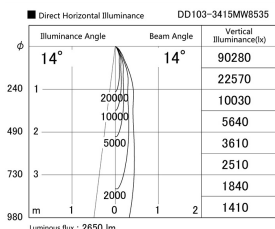

Item no. DD103-3415MW8535

Series Name: Versa R-G, Antiglare

Installation	Recessed mount
Type	
Fixture wattage	33.8W
Beam angle	14 deg.
Color Temp.	3500K
CRI	Ra>85
Luminous	2652 lm
Body	Die-cast aluminum alloy
Body finish	N/A
Trim finish	White
Reflector finish	Mirror
IP Rate	IP20
Light source	COB module
Input Voltage	AC220~240V
Dimming Type	Non-Dimmable
Certificate	CE, CCC
Cut Hole	150mm