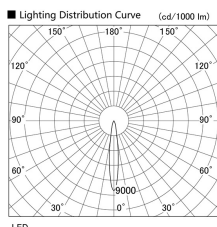

Item no. DD103-3415MW8535

Series Name: Versa R-G, Antiglare

Installation	Recessed mount
Type	
Fixture wattage	33.8W
Beam angle	14 deg.
Color Temp.	3500K
CRI	Ra>85
Luminous	2652 lm
Body	Die-cast aluminum alloy
Body finish	N/A
Trim finish	White
Reflector finish	Mirror
IP Rate	IP20
Light source	COB module
Input Voltage	AC220~240V
Dimming Type	Non-Dimmable
Certificate	CE, CCC
Cut Hole	150mm