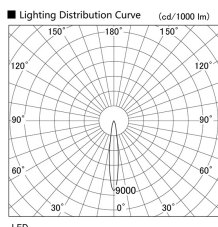

Item no. DD103-3415MW8535

Series Name: Versa R-G, Antiglare

Direct Horizontal Illuminance DD103-3415MW8535		
Illuminance Angle	Beam Angle	Vertical Illuminance(cd)
14°	1	90280
	2	22570
14°	1	10030
	2	5640
14°	1	3610
	2	2510
14°	1	1840
	2	1410

Luminous flux : 2650 lm

Installation	Recessed mount
Type	Versa R-G, Antiglare
Fixture wattage	33.8W
Beam angle	14 deg.
Color Temp.	3500K
CRI	Ra>85
Luminous	2652 lm
Body	Die-cast aluminum alloy
Body finish	N/A
Trim finish	White
Reflector finish	Mirror
IP Rate	IP20
Light source	COB module
Input Voltage	AC220~240V
Dimming Type	Non-Dimmable
Certificate	CE, CCC
Cut Hole	150mm