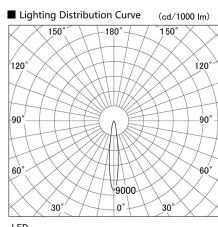

Item no. DD103-3415MW8540

Series Name: Versa R-G, Antiglare

Installation	Recessed mount
Type	Versa R-G, Antiglare
Fixture wattage	33.8W
Beam angle	14 deg.
Color Temp.	4000K
CRI	Ra>85
Luminous	2678 lm
Body	Die-cast aluminum alloy
Body finish	N/A
Trim finish	White
Reflector finish	Mirror
IP Rate	IP20
Light source	COB module
Input Voltage	AC220~240V
Dimming Type	Non-Dimmable
Certificate	CE, CCC
Cut Hole	150mm