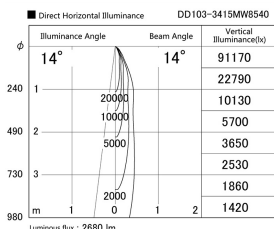

Item no. DD103-3415MW8540

Series Name: Versa R-G, Antiglare

Installation	Recessed mount
Type	
Fixture wattage	33.8W
Beam angle	14 deg.
Color Temp.	4000K
CRI	Ra>85
Luminous	2678 lm
Body	Die-cast aluminum alloy
Body finish	N/A
Trim finish	White
Reflector finish	Mirror
IP Rate	IP20
Light source	COB module
Input Voltage	AC220~240V
Dimming Type	Non-Dimmable
Certificate	CE, CCC
Cut Hole	150mm