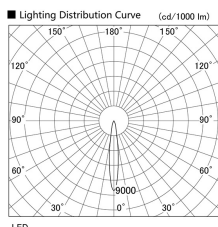

Item no. DD103-3415MW8540

Series Name: Versa R-G, Antiglare

Installation	Recessed mount
Type	
Fixture wattage	33.8W
Beam angle	14 deg.
Color Temp.	4000K
CRI	Ra>85
Luminous	2678 lm
Body	Die-cast aluminum alloy
Body finish	N/A
Trim finish	White
Reflector finish	Mirror
IP Rate	IP20
Light source	COB module
Input Voltage	AC220~240V
Dimming Type	Non-Dimmable
Certificate	CE, CCC
Cut Hole	150mm