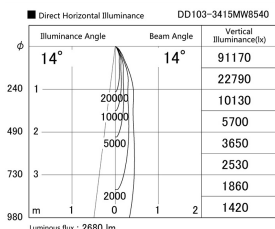

Item no. DD103-3415MW8540

Series Name: Versa R-G, Antiglare

Installation	Recessed mount
Type	Versa R-G, Antiglare
Fixture wattage	33.8W
Beam angle	14 deg.
Color Temp.	4000K
CRI	Ra>85
Luminous	2678 lm
Body	Die-cast aluminum alloy
Body finish	N/A
Trim finish	White
Reflector finish	Mirror
IP Rate	IP20
Light source	COB module
Input Voltage	AC220~240V
Dimming Type	Non-Dimmable
Certificate	CE, CCC
Cut Hole	150mm