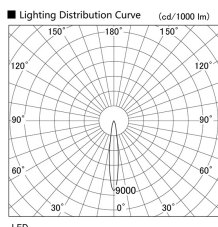

Item no. DD103-3415MW9027

Series Name: Versa R-G, Antiglare

| | |
|------------------|-------------------------|
| Installation | Recessed mount |
| Type | Versa R-G, Antiglare |
| Fixture wattage | 33.8W |
| Beam angle | 14 deg. |
| Color Temp. | 2700K |
| CRI | Ra>90 |
| Luminous | 2270 lm |
| Body | Die-cast aluminum alloy |
| Body finish | N/A |
| Trim finish | White |
| Reflector finish | Mirror |
| IP Rate | IP20 |
| Light source | COB module |
| Input Voltage | AC220~240V |
| Dimming Type | Non-Dimmable |
| Certificate | CE, CCC |
| Cut Hole | 150mm |