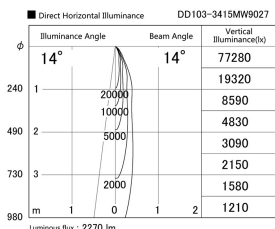

Item no. DD103-3415MW9027

Series Name: Versa R-G, Antiglare

| | |
|------------------|-------------------------|
| Installation | Recessed mount |
| Type | Versa R-G, Antiglare |
| Fixture wattage | 33.8W |
| Beam angle | 14 deg. |
| Color Temp. | 2700K |
| CRI | Ra>90 |
| Luminous | 2270 lm |
| Body | Die-cast aluminum alloy |
| Body finish | N/A |
| Trim finish | White |
| Reflector finish | Mirror |
| IP Rate | IP20 |
| Light source | COB module |
| Input Voltage | AC220~240V |
| Dimming Type | Non-Dimmable |
| Certificate | CE, CCC |
| Cut Hole | 150mm |