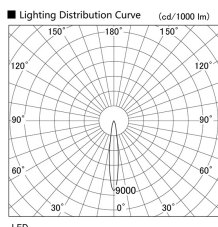

Item no. DD103-3415MW9030

Series Name: Versa R-G, Antiglare

Installation	Recessed mount
Type	
Fixture wattage	33.8W
Beam angle	14 deg.
Color Temp.	3000K
CRI	Ra>90
Luminous	2364 lm
Body	Die-cast aluminum alloy
Body finish	N/A
Trim finish	White
Reflector finish	Mirror
IP Rate	IP20
Light source	COB module
Input Voltage	AC220~240V
Dimming Type	Non-Dimmable
Certificate	CE, CCC
Cut Hole	150mm