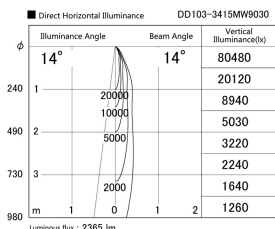

Item no. DD103-3415MW9030

Series Name: Versa R-G, Antiglare

Installation	Recessed mount
Type	
Fixture wattage	33.8W
Beam angle	14 deg.
Color Temp.	3000K
CRI	Ra>90
Luminous	2364 lm
Body	Die-cast aluminum alloy
Body finish	N/A
Trim finish	White
Reflector finish	Mirror
IP Rate	IP20
Light source	COB module
Input Voltage	AC220~240V
Dimming Type	Non-Dimmable
Certificate	CE, CCC
Cut Hole	150mm