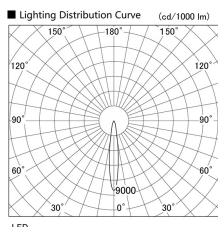

Item no. DD103-3415MW9035

Series Name: Versa R-G, Antiglare

Installation	Recessed mount
Type	Versa R-G, Antiglare
Fixture wattage	33.8W
Beam angle	14 deg.
Color Temp.	3500K
CRI	Ra>90
Luminous	2411 lm
Body	Die-cast aluminum alloy
Body finish	N/A
Trim finish	White
Reflector finish	Mirror
IP Rate	IP20
Light source	COB module
Input Voltage	AC220~240V
Dimming Type	Non-Dimmable
Certificate	CE, CCC
Cut Hole	150mm