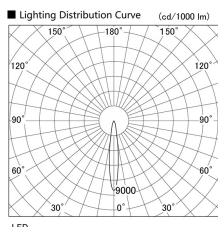

Item no. DD103-3415MW9035

Series Name: Versa R-G, Antiglare

Installation	Recessed mount
Type	
Fixture wattage	33.8W
Beam angle	14 deg.
Color Temp.	3500K
CRI	Ra>90
Luminous	2411 lm
Body	Die-cast aluminum alloy
Body finish	N/A
Trim finish	White
Reflector finish	Mirror
IP Rate	IP20
Light source	COB module
Input Voltage	AC220~240V
Dimming Type	Non-Dimmable
Certificate	CE, CCC
Cut Hole	150mm