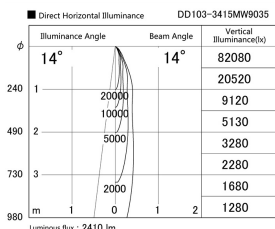

Item no. DD103-3415MW9035

Series Name: Versa R-G, Antiglare

Installation	Recessed mount
Type	
Fixture wattage	33.8W
Beam angle	14 deg.
Color Temp.	3500K
CRI	Ra>90
Luminous	2411 lm
Body	Die-cast aluminum alloy
Body finish	N/A
Trim finish	White
Reflector finish	Mirror
IP Rate	IP20
Light source	COB module
Input Voltage	AC220~240V
Dimming Type	Non-Dimmable
Certificate	CE, CCC
Cut Hole	150mm