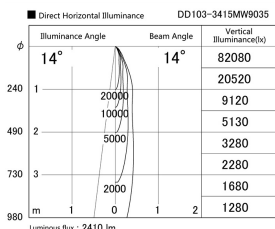

Item no. DD103-3415MW9035

Series Name: Versa R-G, Antiglare

Installation	Recessed mount
Type	Versa R-G, Antiglare
Fixture wattage	33.8W
Beam angle	14 deg.
Color Temp.	3500K
CRI	Ra>90
Luminous	2411 lm
Body	Die-cast aluminum alloy
Body finish	N/A
Trim finish	White
Reflector finish	Mirror
IP Rate	IP20
Light source	COB module
Input Voltage	AC220~240V
Dimming Type	Non-Dimmable
Certificate	CE, CCC
Cut Hole	150mm