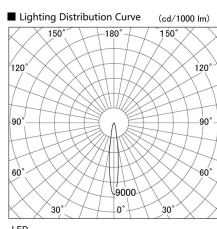

Item no. DD103-3415WW8527

Series Name: Versa R-G, Antiglare

White Reflector

Installation	Recessed mount
Type	Versa R-G, Antiglare
Fixture wattage	33.8W
Beam angle	14 deg.
Color Temp.	2700K
CRI	Ra>85
Luminous	2526 lm
Body	Die-cast aluminum alloy
Body finish	N/A
Trim finish	White
Reflector finish	White
IP Rate	IP20
Light source	COB module
Input Voltage	AC220~240V
Dimming Type	Non-Dimmable
Certificate	CE, CCC
Cut Hole	150mm