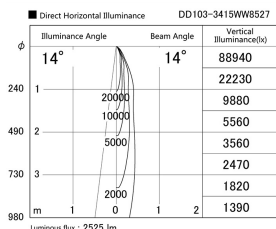

Item no. DD103-3415WW8527

Series Name: Versa R-G, Antiglare

White Reflector

Installation	Recessed mount
Type	Versa R-G, Antiglare
Fixture wattage	33.8W
Beam angle	14 deg.
Color Temp.	2700K
CRI	Ra>85
Luminous	2526 lm
Body	Die-cast aluminum alloy
Body finish	N/A
Trim finish	White
Reflector finish	White
IP Rate	IP20
Light source	COB module
Input Voltage	AC220~240V
Dimming Type	Non-Dimmable
Certificate	CE, CCC
Cut Hole	150mm