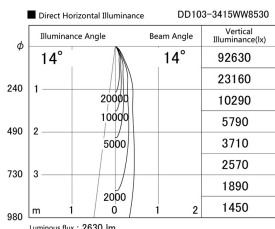

Item no. DD103-3415WW8530

Series Name: Versa R-G, Antiglare

White Reflector

Installation	Recessed mount
Type	Versa R-G, Antiglare
Fixture wattage	33.8W
Beam angle	14 deg.
Color Temp.	3000K
CRI	Ra>85
Luminous	2631 lm
Body	Die-cast aluminum alloy
Body finish	N/A
Trim finish	White
Reflector finish	White
IP Rate	IP20
Light source	COB module
Input Voltage	AC220~240V
Dimming Type	Non-Dimmable
Certificate	CE, CCC
Cut Hole	150mm