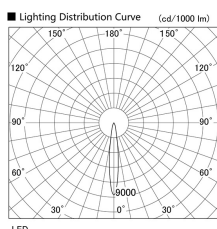

Item no. DD103-3415WW8530

Series Name: Versa R-G, Antiglare

White Reflector

Installation	Recessed mount
Type	Versa R-G, Antiglare
Fixture wattage	33.8W
Beam angle	14 deg.
Color Temp.	3000K
CRI	Ra>85
Luminous	2631 lm
Body	Die-cast aluminum alloy
Body finish	N/A
Trim finish	White
Reflector finish	White
IP Rate	IP20
Light source	COB module
Input Voltage	AC220~240V
Dimming Type	Non-Dimmable
Certificate	CE, CCC
Cut Hole	150mm