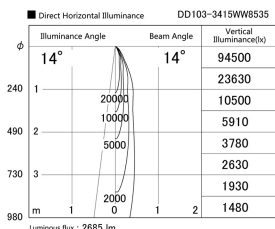

Item no. DD103-3415WW8535

Series Name: Versa R-G, Antiglare

White Reflector

Installation	Recessed mount
Type	Versa R-G, Antiglare
Fixture wattage	33.8W
Beam angle	14 deg.
Color Temp.	3500K
CRI	Ra>85
Luminous	2684 lm
Body	Die-cast aluminum alloy
Body finish	N/A
Trim finish	White
Reflector finish	White
IP Rate	IP20
Light source	COB module
Input Voltage	AC220~240V
Dimming Type	Non-Dimmable
Certificate	CE, CCC
Cut Hole	150mm