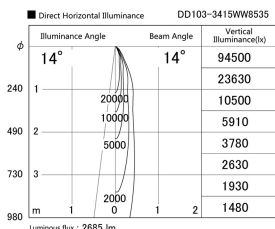

Item no. DD103-3415WW8535

Series Name: Versa R-G, Antiglare

White Reflector

Installation	Recessed mount
Type	
Fixture wattage	33.8W
Beam angle	14 deg.
Color Temp.	3500K
CRI	Ra>85
Luminous	2684 lm
Body	Die-cast aluminum alloy
Body finish	N/A
Trim finish	White
Reflector finish	White
IP Rate	IP20
Light source	COB module
Input Voltage	AC220~240V
Dimming Type	Non-Dimmable
Certificate	CE, CCC
Cut Hole	150mm