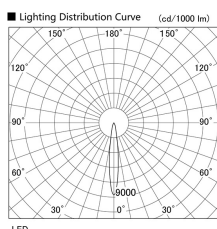

Item no. DD103-3415WW8535

Series Name: Versa R-G, Antiglare

White Reflector

Installation	Recessed mount
Type	
Fixture wattage	33.8W
Beam angle	14 deg.
Color Temp.	3500K
CRI	Ra>85
Luminous	2684 lm
Body	Die-cast aluminum alloy
Body finish	N/A
Trim finish	White
Reflector finish	White
IP Rate	IP20
Light source	COB module
Input Voltage	AC220~240V
Dimming Type	Non-Dimmable
Certificate	CE, CCC
Cut Hole	150mm