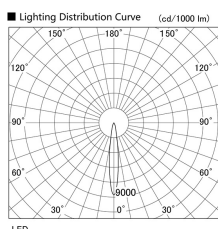

Item no. DD103-3415WW8535

Series Name: Versa R-G, Antiglare

White Reflector

Installation	Recessed mount
Type	Versa R-G, Antiglare
Fixture wattage	33.8W
Beam angle	14 deg.
Color Temp.	3500K
CRI	Ra>85
Luminous	2684 lm
Body	Die-cast aluminum alloy
Body finish	N/A
Trim finish	White
Reflector finish	White
IP Rate	IP20
Light source	COB module
Input Voltage	AC220~240V
Dimming Type	Non-Dimmable
Certificate	CE, CCC
Cut Hole	150mm