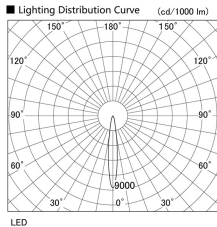

Item no. DD103-3415WW8540

Series Name: Versa R-G, Antiglare

White Reflector

Direct Horizontal Illuminance DD103-3415WW8540

Illuminance Angle	Beam Angle	Vertical Illuminance (lx)
14°	14°	95420
		23850
		10600
		5960
		3820
		2650
		1950
		1490

Luminous flux : 2710 lm

Installation	Recessed mount
Type	Versa R-G, Antiglare
Fixture wattage	33.8W
Beam angle	14 deg.
Color Temp.	4000K
CRI	Ra>85
Luminous	2710 lm
Body	Die-cast aluminum alloy
Body finish	N/A
Trim finish	White
Reflector finish	White
IP Rate	IP20
Light source	COB module
Input Voltage	AC220~240V
Dimming Type	Non-Dimmable
Certificate	CE, CCC
Cut Hole	150mm