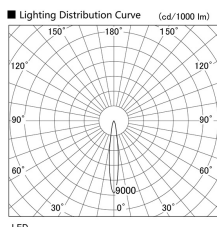

Item no. DD103-3415WW9027

Series Name: Versa R-G, Antiglare

White Reflector

Installation	Recessed mount
Type	Versa R-G, Antiglare
Fixture wattage	33.8W
Beam angle	14 deg.
Color Temp.	2700K
CRI	Ra>90
Luminous	2297 lm
Body	Die-cast aluminum alloy
Body finish	N/A
Trim finish	White
Reflector finish	White
IP Rate	IP20
Light source	COB module
Input Voltage	AC220~240V
Dimming Type	Non-Dimmable
Certificate	CE, CCC
Cut Hole	150mm