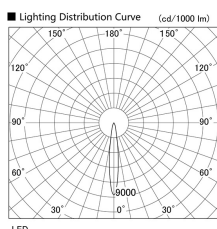

Item no. DD103-3415WW9027

Series Name: Versa R-G, Antiglare

White Reflector

Installation	Recessed mount
Type	
Fixture wattage	33.8W
Beam angle	14 deg.
Color Temp.	2700K
CRI	Ra>90
Luminous	2297 lm
Body	Die-cast aluminum alloy
Body finish	N/A
Trim finish	White
Reflector finish	White
IP Rate	IP20
Light source	COB module
Input Voltage	AC220~240V
Dimming Type	Non-Dimmable
Certificate	CE, CCC
Cut Hole	150mm