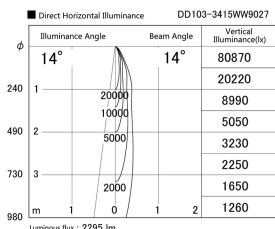

Item no. DD103-3415WW9027

Series Name: Versa R-G, Antiglare

White Reflector

Installation	Recessed mount
Type	Versa R-G, Antiglare
Fixture wattage	33.8W
Beam angle	14 deg.
Color Temp.	2700K
CRI	Ra>90
Luminous	2297 lm
Body	Die-cast aluminum alloy
Body finish	N/A
Trim finish	White
Reflector finish	White
IP Rate	IP20
Light source	COB module
Input Voltage	AC220~240V
Dimming Type	Non-Dimmable
Certificate	CE, CCC
Cut Hole	150mm