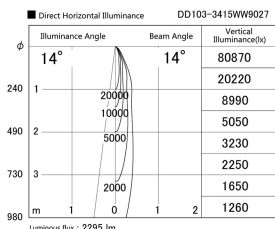

Item no. DD103-3415WW9027

Series Name: Versa R-G, Antiglare

White Reflector

Installation	Recessed mount
Type	
Fixture wattage	33.8W
Beam angle	14 deg.
Color Temp.	2700K
CRI	Ra>90
Luminous	2297 lm
Body	Die-cast aluminum alloy
Body finish	N/A
Trim finish	White
Reflector finish	White
IP Rate	IP20
Light source	COB module
Input Voltage	AC220~240V
Dimming Type	Non-Dimmable
Certificate	CE, CCC
Cut Hole	150mm