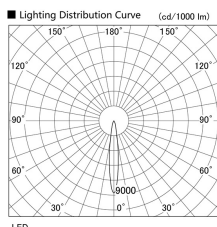

Item no. DD103-3415WW9030

Series Name: Versa R-G, Antiglare

White Reflector

Installation	Recessed mount
Type	
Fixture wattage	33.8W
Beam angle	14 deg.
Color Temp.	3000K
CRI	Ra>90
Luminous	2392 lm
Body	Die-cast aluminum alloy
Body finish	N/A
Trim finish	White
Reflector finish	White
IP Rate	IP20
Light source	COB module
Input Voltage	AC220~240V
Dimming Type	Non-Dimmable
Certificate	CE, CCC
Cut Hole	150mm