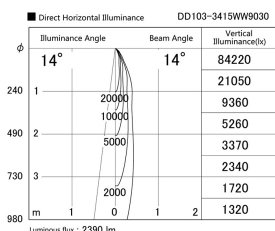

Item no. DD103-3415WW9030

Series Name: Versa R-G, Antiglare

White Reflector

Installation	Recessed mount
Type	
Fixture wattage	33.8W
Beam angle	14 deg.
Color Temp.	3000K
CRI	Ra>90
Luminous	2392 lm
Body	Die-cast aluminum alloy
Body finish	N/A
Trim finish	White
Reflector finish	White
IP Rate	IP20
Light source	COB module
Input Voltage	AC220~240V
Dimming Type	Non-Dimmable
Certificate	CE, CCC
Cut Hole	150mm