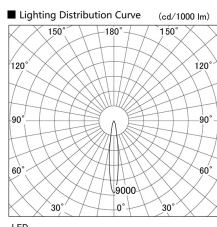

Item no. DD103-3415WW9035

Series Name: Versa R-G, Antiglare

White Reflector

Installation	Recessed mount
Type	Versa R-G, Antiglare
Fixture wattage	33.8W
Beam angle	14 deg.
Color Temp.	3500K
CRI	Ra>90
Luminous	2440 lm
Body	Die-cast aluminum alloy
Body finish	N/A
Trim finish	White
Reflector finish	White
IP Rate	IP20
Light source	COB module
Input Voltage	AC220~240V
Dimming Type	Non-Dimmable
Certificate	CE, CCC
Cut Hole	150mm