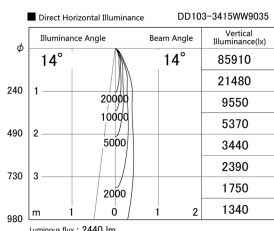

Item no. DD103-3415WW9035

Series Name: Versa R-G, Antiglare

White Reflector

Installation	Recessed mount
Type	Versa R-G, Antiglare
Fixture wattage	33.8W
Beam angle	14 deg.
Color Temp.	3500K
CRI	Ra>90
Luminous	2440 lm
Body	Die-cast aluminum alloy
Body finish	N/A
Trim finish	White
Reflector finish	White
IP Rate	IP20
Light source	COB module
Input Voltage	AC220~240V
Dimming Type	Non-Dimmable
Certificate	CE, CCC
Cut Hole	150mm