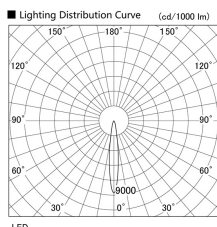

Item no. DD103-3415WW9040

Series Name: Versa R-G, Antiglare

White Reflector

Installation	Recessed mount
Type	
Fixture wattage	33.8W
Beam angle	14 deg.
Color Temp.	4000K
CRI	Ra>90
Luminous	2464 lm
Body	Die-cast aluminum alloy
Body finish	N/A
Trim finish	White
Reflector finish	White
IP Rate	IP20
Light source	COB module
Input Voltage	AC220~240V
Dimming Type	Non-Dimmable
Certificate	CE, CCC
Cut Hole	150mm