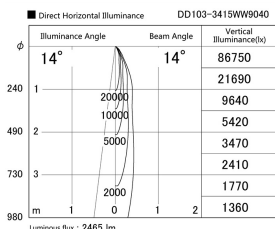

Item no. DD103-3415WW9040

Series Name: Versa R-G, Antiglare

White Reflector

Installation	Recessed mount
Type	
Fixture wattage	33.8W
Beam angle	14 deg.
Color Temp.	4000K
CRI	Ra>90
Luminous	2464 lm
Body	Die-cast aluminum alloy
Body finish	N/A
Trim finish	White
Reflector finish	White
IP Rate	IP20
Light source	COB module
Input Voltage	AC220~240V
Dimming Type	Non-Dimmable
Certificate	CE, CCC
Cut Hole	150mm