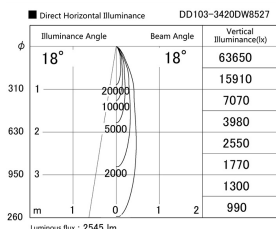

Item no. DD103-3420DW8527

Series Name: Versa R-G, Antiglare

Dark Mirror Reflector

Installation	Recessed mount
Type	Versa R-G, Antiglare
Fixture wattage	33.8W
Beam angle	18 deg.
Color Temp.	2700K
CRI	Ra>85
Luminous	2547 lm
Body	Die-cast aluminum alloy
Body finish	N/A
Trim finish	White
Reflector finish	Dark Mirror
IP Rate	IP20
Light source	COB module
Input Voltage	AC220~240V
Dimming Type	Non-Dimmable
Certificate	CE, CCC
Cut Hole	150mm