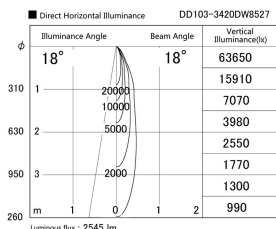

Item no. DD103-3420DW8527

Series Name: Versa R-G, Antiglare

Dark Mirror Reflector

Installation	Recessed mount
Type	
Fixture wattage	33.8W
Beam angle	18 deg.
Color Temp.	2700K
CRI	Ra>85
Luminous	2547 lm
Body	Die-cast aluminum alloy
Body finish	N/A
Trim finish	White
Reflector finish	Dark Mirror
IP Rate	IP20
Light source	COB module
Input Voltage	AC220~240V
Dimming Type	Non-Dimmable
Certificate	CE, CCC
Cut Hole	150mm