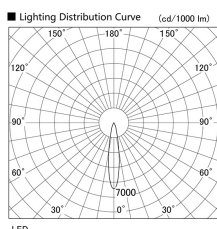

Item no. DD103-3420DW8527

Series Name: Versa R-G, Antiglare

Dark Mirror Reflector

Installation	Recessed mount
Type	
Fixture wattage	33.8W
Beam angle	18 deg.
Color Temp.	2700K
CRI	Ra>85
Luminous	2547 lm
Body	Die-cast aluminum alloy
Body finish	N/A
Trim finish	White
Reflector finish	Dark Mirror
IP Rate	IP20
Light source	COB module
Input Voltage	AC220~240V
Dimming Type	Non-Dimmable
Certificate	CE, CCC
Cut Hole	150mm