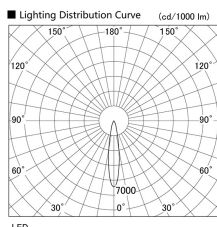

Item no. DD103-3420DW8527

Series Name: Versa R-G, Antiglare

Dark Mirror Reflector

Installation	Recessed mount
Type	Versa R-G, Antiglare
Fixture wattage	33.8W
Beam angle	18 deg.
Color Temp.	2700K
CRI	Ra>85
Luminous	2547 lm
Body	Die-cast aluminum alloy
Body finish	N/A
Trim finish	White
Reflector finish	Dark Mirror
IP Rate	IP20
Light source	COB module
Input Voltage	AC220~240V
Dimming Type	Non-Dimmable
Certificate	CE, CCC
Cut Hole	150mm