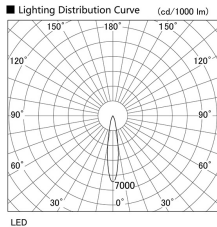

Item no. DD103-3420DW8530

Series Name: Versa R-G, Antiglare

Dark Mirror Reflector

Direct Horizontal Illuminance DD103-3420DW8530		
Illuminance Angle	Beam Angle	Vertical Illuminance(cd)
18°	18°	66300
		16570
		7370
		4140
		2650
		1840
		1350
		1040

Luminous flux : 2655 lm

Installation	Recessed mount
Type	Versa R-G, Antiglare
Fixture wattage	33.8W
Beam angle	18 deg.
Color Temp.	3000K
CRI	Ra>85
Luminous	2653 lm
Body	Die-cast aluminum alloy
Body finish	N/A
Trim finish	White
Reflector finish	Dark Mirror
IP Rate	IP20
Light source	COB module
Input Voltage	AC220~240V
Dimming Type	Non-Dimmable
Certificate	CE, CCC
Cut Hole	150mm