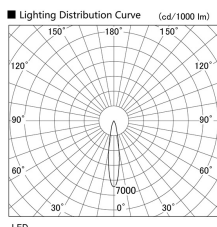

Item no. DD103-3420DW8535

Series Name: Versa R-G, Antiglare

Dark Mirror Reflector

Installation	Recessed mount
Type	Versa R-G, Antiglare
Fixture wattage	33.8W
Beam angle	18 deg.
Color Temp.	3500K
CRI	Ra>85
Luminous	2706 lm
Body	Die-cast aluminum alloy
Body finish	N/A
Trim finish	White
Reflector finish	Dark Mirror
IP Rate	IP20
Light source	COB module
Input Voltage	AC220~240V
Dimming Type	Non-Dimmable
Certificate	CE, CCC
Cut Hole	150mm