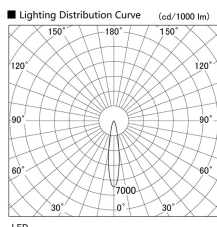

Item no. DD103-3420DW8535

Series Name: Versa R-G, Antiglare

Dark Mirror Reflector

Installation	Recessed mount
Type	
Fixture wattage	33.8W
Beam angle	18 deg.
Color Temp.	3500K
CRI	Ra>85
Luminous	2706 lm
Body	Die-cast aluminum alloy
Body finish	N/A
Trim finish	White
Reflector finish	Dark Mirror
IP Rate	IP20
Light source	COB module
Input Voltage	AC220~240V
Dimming Type	Non-Dimmable
Certificate	CE, CCC
Cut Hole	150mm