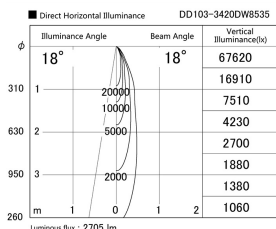

Item no. DD103-3420DW8535

Series Name: Versa R-G, Antiglare

Dark Mirror Reflector

Installation	Recessed mount
Type	
Fixture wattage	33.8W
Beam angle	18 deg.
Color Temp.	3500K
CRI	Ra>85
Luminous	2706 lm
Body	Die-cast aluminum alloy
Body finish	N/A
Trim finish	White
Reflector finish	Dark Mirror
IP Rate	IP20
Light source	COB module
Input Voltage	AC220~240V
Dimming Type	Non-Dimmable
Certificate	CE, CCC
Cut Hole	150mm