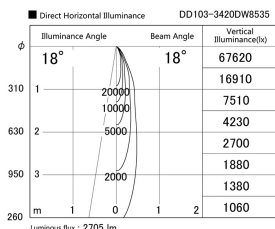

Item no. DD103-3420DW8535

Series Name: Versa R-G, Antiglare

Dark Mirror Reflector

Installation	Recessed mount
Type	Versa R-G, Antiglare
Fixture wattage	33.8W
Beam angle	18 deg.
Color Temp.	3500K
CRI	Ra>85
Luminous	2706 lm
Body	Die-cast aluminum alloy
Body finish	N/A
Trim finish	White
Reflector finish	Dark Mirror
IP Rate	IP20
Light source	COB module
Input Voltage	AC220~240V
Dimming Type	Non-Dimmable
Certificate	CE, CCC
Cut Hole	150mm