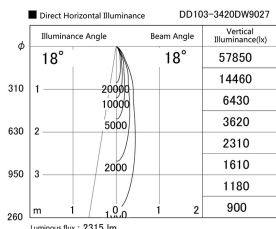

Item no. DD103-3420DW9027

Series Name: Versa R-G, Antiglare

Dark Mirror Reflector

Installation	Recessed mount
Type	
Fixture wattage	33.8W
Beam angle	18 deg.
Color Temp.	2700K
CRI	Ra>90
Luminous	2315 lm
Body	Die-cast aluminum alloy
Body finish	N/A
Trim finish	White
Reflector finish	Dark Mirror
IP Rate	IP20
Light source	COB module
Input Voltage	AC220~240V
Dimming Type	Non-Dimmable
Certificate	CE, CCC
Cut Hole	150mm