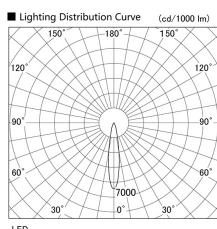

Item no. DD103-3420DW9027

Series Name: Versa R-G, Antiglare

Dark Mirror Reflector

Installation	Recessed mount
Type	
Fixture wattage	33.8W
Beam angle	18 deg.
Color Temp.	2700K
CRI	Ra>90
Luminous	2315 lm
Body	Die-cast aluminum alloy
Body finish	N/A
Trim finish	White
Reflector finish	Dark Mirror
IP Rate	IP20
Light source	COB module
Input Voltage	AC220~240V
Dimming Type	Non-Dimmable
Certificate	CE, CCC
Cut Hole	150mm