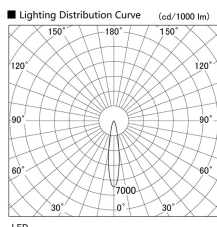

Item no. DD103-3420DW9027

Series Name: Versa R-G, Antiglare

Dark Mirror Reflector

Installation	Recessed mount
Type	
Fixture wattage	33.8W
Beam angle	18 deg.
Color Temp.	2700K
CRI	Ra>90
Luminous	2315 lm
Body	Die-cast aluminum alloy
Body finish	N/A
Trim finish	White
Reflector finish	Dark Mirror
IP Rate	IP20
Light source	COB module
Input Voltage	AC220~240V
Dimming Type	Non-Dimmable
Certificate	CE, CCC
Cut Hole	150mm