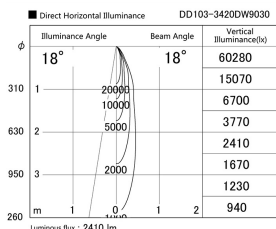

Item no. DD103-3420DW9030

Series Name: Versa R-G, Antiglare

Dark Mirror Reflector

Installation	Recessed mount
Type	
Fixture wattage	33.8W
Beam angle	18 deg.
Color Temp.	3000K
CRI	Ra>90
Luminous	2412 lm
Body	Die-cast aluminum alloy
Body finish	N/A
Trim finish	White
Reflector finish	Dark Mirror
IP Rate	IP20
Light source	COB module
Input Voltage	AC220~240V
Dimming Type	Non-Dimmable
Certificate	CE, CCC
Cut Hole	150mm