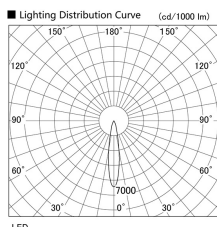

Item no. DD103-3420DW9030

Series Name: Versa R-G, Antiglare

Dark Mirror Reflector

Installation	Recessed mount
Type	
Fixture wattage	33.8W
Beam angle	18 deg.
Color Temp.	3000K
CRI	Ra>90
Luminous	2412 lm
Body	Die-cast aluminum alloy
Body finish	N/A
Trim finish	White
Reflector finish	Dark Mirror
IP Rate	IP20
Light source	COB module
Input Voltage	AC220~240V
Dimming Type	Non-Dimmable
Certificate	CE, CCC
Cut Hole	150mm