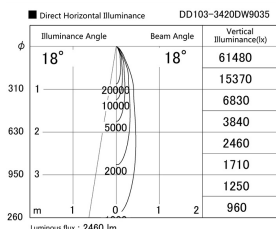

Item no. DD103-3420DW9035

Series Name: Versa R-G, Antiglare

Dark Mirror Reflector

Installation	Recessed mount
Type	
Fixture wattage	33.8W
Beam angle	18 deg.
Color Temp.	3500K
CRI	Ra>90
Luminous	2460 lm
Body	Die-cast aluminum alloy
Body finish	N/A
Trim finish	White
Reflector finish	Dark Mirror
IP Rate	IP20
Light source	COB module
Input Voltage	AC220~240V
Dimming Type	Non-Dimmable
Certificate	CE, CCC
Cut Hole	150mm