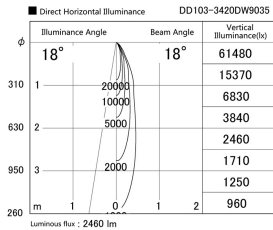

Item no. DD103-3420DW9035

Series Name: Versa R-G, Antiglare

Dark Mirror Reflector

Installation	Recessed mount
Type	Versa R-G, Antiglare
Fixture wattage	33.8W
Beam angle	18 deg.
Color Temp.	3500K
CRI	Ra>90
Luminous	2460 lm
Body	Die-cast aluminum alloy
Body finish	N/A
Trim finish	White
Reflector finish	Dark Mirror
IP Rate	IP20
Light source	COB module
Input Voltage	AC220~240V
Dimming Type	Non-Dimmable
Certificate	CE, CCC
Cut Hole	150mm