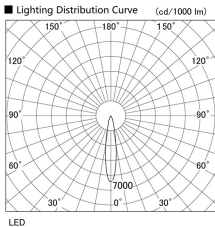

Item no. DD103-3420DW9035

Series Name: Versa R-G, Antiglare

Dark Mirror Reflector

Installation	Recessed mount
Type	Versa R-G, Antiglare
Fixture wattage	33.8W
Beam angle	18 deg.
Color Temp.	3500K
CRI	Ra>90
Luminous	2460 lm
Body	Die-cast aluminum alloy
Body finish	N/A
Trim finish	White
Reflector finish	Dark Mirror
IP Rate	IP20
Light source	COB module
Input Voltage	AC220~240V
Dimming Type	Non-Dimmable
Certificate	CE, CCC
Cut Hole	150mm