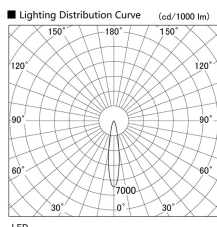

Item no. DD103-3420DW9035

Series Name: Versa R-G, Antiglare

Dark Mirror Reflector

Installation	Recessed mount
Type	
Fixture wattage	33.8W
Beam angle	18 deg.
Color Temp.	3500K
CRI	Ra>90
Luminous	2460 lm
Body	Die-cast aluminum alloy
Body finish	N/A
Trim finish	White
Reflector finish	Dark Mirror
IP Rate	IP20
Light source	COB module
Input Voltage	AC220~240V
Dimming Type	Non-Dimmable
Certificate	CE, CCC
Cut Hole	150mm