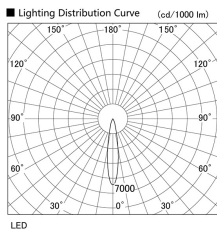

Item no. DD103-3420DW9040

Series Name: Versa R-G, Antiglare

Dark Mirror Reflector

Installation	Recessed mount
Type	Versa R-G, Antiglare
Fixture wattage	33.8W
Beam angle	18 deg.
Color Temp.	4000K
CRI	Ra>90
Luminous	2484 lm
Body	Die-cast aluminum alloy
Body finish	N/A
Trim finish	White
Reflector finish	Dark Mirror
IP Rate	IP20
Light source	COB module
Input Voltage	AC220~240V
Dimming Type	Non-Dimmable
Certificate	CE, CCC
Cut Hole	150mm