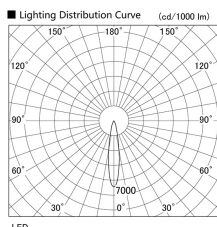

Item no. DD103-3420DW9040

Series Name: Versa R-G, Antiglare

Dark Mirror Reflector

Installation	Recessed mount
Type	
Fixture wattage	33.8W
Beam angle	18 deg.
Color Temp.	4000K
CRI	Ra>90
Luminous	2484 lm
Body	Die-cast aluminum alloy
Body finish	N/A
Trim finish	White
Reflector finish	Dark Mirror
IP Rate	IP20
Light source	COB module
Input Voltage	AC220~240V
Dimming Type	Non-Dimmable
Certificate	CE, CCC
Cut Hole	150mm