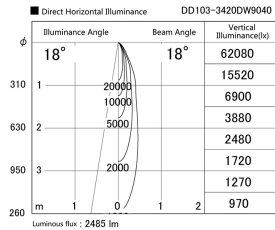

Item no. DD103-3420DW9040

Series Name: Versa R-G, Antiglare

Dark Mirror Reflector

Installation	Recessed mount
Type	Versa R-G, Antiglare
Fixture wattage	33.8W
Beam angle	18 deg.
Color Temp.	4000K
CRI	Ra>90
Luminous	2484 lm
Body	Die-cast aluminum alloy
Body finish	N/A
Trim finish	White
Reflector finish	Dark Mirror
IP Rate	IP20
Light source	COB module
Input Voltage	AC220~240V
Dimming Type	Non-Dimmable
Certificate	CE, CCC
Cut Hole	150mm