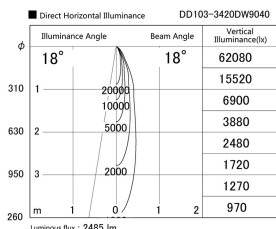

Item no. DD103-3420DW9040

Series Name: Versa R-G, Antiglare

Dark Mirror Reflector

Installation	Recessed mount
Type	
Fixture wattage	33.8W
Beam angle	18 deg.
Color Temp.	4000K
CRI	Ra>90
Luminous	2484 lm
Body	Die-cast aluminum alloy
Body finish	N/A
Trim finish	White
Reflector finish	Dark Mirror
IP Rate	IP20
Light source	COB module
Input Voltage	AC220~240V
Dimming Type	Non-Dimmable
Certificate	CE, CCC
Cut Hole	150mm