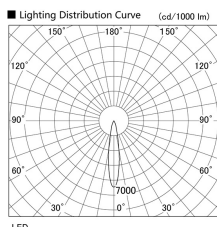

Item no. DD103-3420MW8527

Series Name: Versa R-G, Antiglare

Installation	Recessed mount
Type	
Fixture wattage	33.8W
Beam angle	18 deg.
Color Temp.	2700K
CRI	Ra>85
Luminous	2560 lm
Body	Die-cast aluminum alloy
Body finish	N/A
Trim finish	White
Reflector finish	Mirror
IP Rate	IP20
Light source	COB module
Input Voltage	AC220~240V
Dimming Type	Non-Dimmable
Certificate	CE, CCC
Cut Hole	150mm