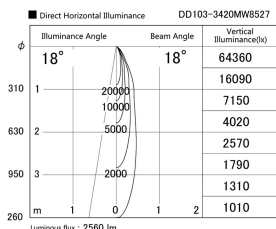

Item no. DD103-3420MW8527

Series Name: Versa R-G, Antiglare

Installation	Recessed mount
Type	
Fixture wattage	33.8W
Beam angle	18 deg.
Color Temp.	2700K
CRI	Ra>85
Luminous	2560 lm
Body	Die-cast aluminum alloy
Body finish	N/A
Trim finish	White
Reflector finish	Mirror
IP Rate	IP20
Light source	COB module
Input Voltage	AC220~240V
Dimming Type	Non-Dimmable
Certificate	CE, CCC
Cut Hole	150mm