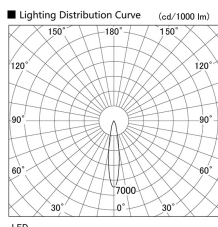

Item no. DD103-3420MW8530

Series Name: Versa R-G, Antiglare

Installation	Recessed mount
Type	
Fixture wattage	33.8W
Beam angle	18 deg.
Color Temp.	3000K
CRI	Ra>85
Luminous	2666 lm
Body	Die-cast aluminum alloy
Body finish	N/A
Trim finish	White
Reflector finish	Mirror
IP Rate	IP20
Light source	COB module
Input Voltage	AC220~240V
Dimming Type	Non-Dimmable
Certificate	CE, CCC
Cut Hole	150mm