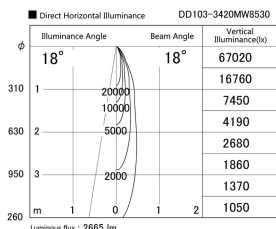

Item no. DD103-3420MW8530

Series Name: Versa R-G, Antiglare

Installation	Recessed mount
Type	
Fixture wattage	33.8W
Beam angle	18 deg.
Color Temp.	3000K
CRI	Ra>85
Luminous	2666 lm
Body	Die-cast aluminum alloy
Body finish	N/A
Trim finish	White
Reflector finish	Mirror
IP Rate	IP20
Light source	COB module
Input Voltage	AC220~240V
Dimming Type	Non-Dimmable
Certificate	CE, CCC
Cut Hole	150mm