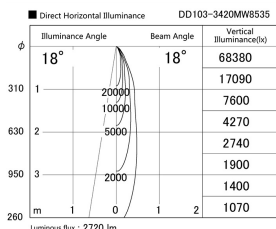

Item no. DD103-3420MW8535

Series Name: Versa R-G, Antiglare

Installation	Recessed mount
Type	
Fixture wattage	33.8W
Beam angle	18 deg.
Color Temp.	3500K
CRI	Ra>85
Luminous	2720 lm
Body	Die-cast aluminum alloy
Body finish	N/A
Trim finish	White
Reflector finish	Mirror
IP Rate	IP20
Light source	COB module
Input Voltage	AC220~240V
Dimming Type	Non-Dimmable
Certificate	CE, CCC
Cut Hole	150mm