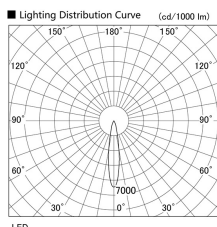

Item no. DD103-3420MW8535

Series Name: Versa R-G, Antiglare

Installation	Recessed mount
Type	
Fixture wattage	33.8W
Beam angle	18 deg.
Color Temp.	3500K
CRI	Ra>85
Luminous	2720 lm
Body	Die-cast aluminum alloy
Body finish	N/A
Trim finish	White
Reflector finish	Mirror
IP Rate	IP20
Light source	COB module
Input Voltage	AC220~240V
Dimming Type	Non-Dimmable
Certificate	CE, CCC
Cut Hole	150mm