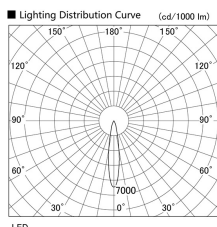

Item no. DD103-3420MW8540

Series Name: Versa R-G, Antiglare

Installation	Recessed mount
Type	Versa R-G, Antiglare
Fixture wattage	33.8W
Beam angle	18 deg.
Color Temp.	4000K
CRI	Ra>85
Luminous	2746 lm
Body	Die-cast aluminum alloy
Body finish	N/A
Trim finish	White
Reflector finish	Mirror
IP Rate	IP20
Light source	COB module
Input Voltage	AC220~240V
Dimming Type	Non-Dimmable
Certificate	CE, CCC
Cut Hole	150mm