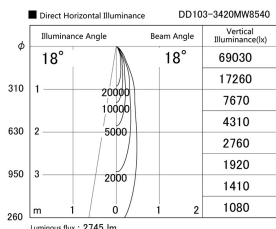

Item no. DD103-3420MW8540

Series Name: Versa R-G, Antiglare

|                  |                         |
|------------------|-------------------------|
| Installation     | Recessed mount          |
| Type             |                         |
| Fixture wattage  | 33.8W                   |
| Beam angle       | 18 deg.                 |
| Color Temp.      | 4000K                   |
| CRI              | Ra>85                   |
| Luminous         | 2746 lm                 |
| Body             | Die-cast aluminum alloy |
| Body finish      | N/A                     |
| Trim finish      | White                   |
| Reflector finish | Mirror                  |
| IP Rate          | IP20                    |
| Light source     | COB module              |
| Input Voltage    | AC220~240V              |
| Dimming Type     | Non-Dimmable            |
| Certificate      | CE, CCC                 |
| Cut Hole         | 150mm                   |