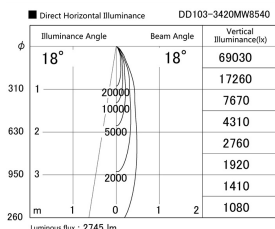

Item no. DD103-3420MW8540

Series Name: Versa R-G, Antiglare

Installation	Recessed mount
Type	Versa R-G, Antiglare
Fixture wattage	33.8W
Beam angle	18 deg.
Color Temp.	4000K
CRI	Ra>85
Luminous	2746 lm
Body	Die-cast aluminum alloy
Body finish	N/A
Trim finish	White
Reflector finish	Mirror
IP Rate	IP20
Light source	COB module
Input Voltage	AC220~240V
Dimming Type	Non-Dimmable
Certificate	CE, CCC
Cut Hole	150mm