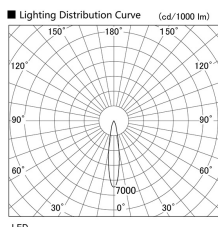

Item no. DD103-3420MW8540

Series Name: Versa R-G, Antiglare

|                  |                         |
|------------------|-------------------------|
| Installation     | Recessed mount          |
| Type             |                         |
| Fixture wattage  | 33.8W                   |
| Beam angle       | 18 deg.                 |
| Color Temp.      | 4000K                   |
| CRI              | Ra>85                   |
| Luminous         | 2746 lm                 |
| Body             | Die-cast aluminum alloy |
| Body finish      | N/A                     |
| Trim finish      | White                   |
| Reflector finish | Mirror                  |
| IP Rate          | IP20                    |
| Light source     | COB module              |
| Input Voltage    | AC220~240V              |
| Dimming Type     | Non-Dimmable            |
| Certificate      | CE, CCC                 |
| Cut Hole         | 150mm                   |