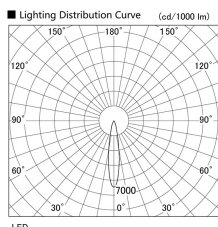

Item no. DD103-3420MW9027

Series Name: Versa R-G, Antiglare

Installation	Recessed mount
Type	
Fixture wattage	33.8W
Beam angle	18 deg.
Color Temp.	2700K
CRI	Ra>90
Luminous	2327 lm
Body	Die-cast aluminum alloy
Body finish	N/A
Trim finish	White
Reflector finish	Mirror
IP Rate	IP20
Light source	COB module
Input Voltage	AC220~240V
Dimming Type	Non-Dimmable
Certificate	CE, CCC
Cut Hole	150mm