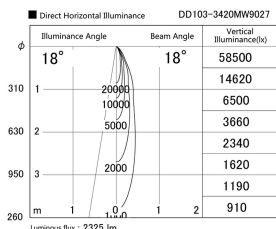

Item no. DD103-3420MW9027

Series Name: Versa R-G, Antiglare

Installation	Recessed mount
Type	
Fixture wattage	33.8W
Beam angle	18 deg.
Color Temp.	2700K
CRI	Ra>90
Luminous	2327 lm
Body	Die-cast aluminum alloy
Body finish	N/A
Trim finish	White
Reflector finish	Mirror
IP Rate	IP20
Light source	COB module
Input Voltage	AC220~240V
Dimming Type	Non-Dimmable
Certificate	CE, CCC
Cut Hole	150mm