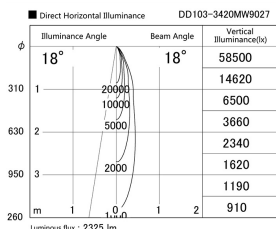

Item no. DD103-3420MW9027

Series Name: Versa R-G, Antiglare

Installation	Recessed mount
Type	Versa R-G, Antiglare
Fixture wattage	33.8W
Beam angle	18 deg.
Color Temp.	2700K
CRI	Ra>90
Luminous	2327 lm
Body	Die-cast aluminum alloy
Body finish	N/A
Trim finish	White
Reflector finish	Mirror
IP Rate	IP20
Light source	COB module
Input Voltage	AC220~240V
Dimming Type	Non-Dimmable
Certificate	CE, CCC
Cut Hole	150mm