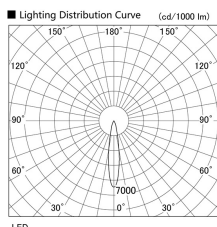

Item no. DD103-3420MW9027

Series Name: Versa R-G, Antiglare

Installation	Recessed mount
Type	Versa R-G, Antiglare
Fixture wattage	33.8W
Beam angle	18 deg.
Color Temp.	2700K
CRI	Ra>90
Luminous	2327 lm
Body	Die-cast aluminum alloy
Body finish	N/A
Trim finish	White
Reflector finish	Mirror
IP Rate	IP20
Light source	COB module
Input Voltage	AC220~240V
Dimming Type	Non-Dimmable
Certificate	CE, CCC
Cut Hole	150mm