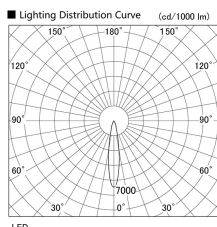

Item no. DD103-3420MW9030

Series Name: Versa R-G, Antiglare

Installation	Recessed mount
Type	Versa R-G, Antiglare
Fixture wattage	33.8W
Beam angle	18 deg.
Color Temp.	3000K
CRI	Ra>90
Luminous	2424 lm
Body	Die-cast aluminum alloy
Body finish	N/A
Trim finish	White
Reflector finish	Mirror
IP Rate	IP20
Light source	COB module
Input Voltage	AC220~240V
Dimming Type	Non-Dimmable
Certificate	CE, CCC
Cut Hole	150mm