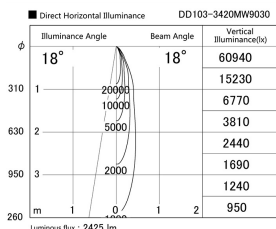

Item no. DD103-3420MW9030

Series Name: Versa R-G, Antiglare

Installation	Recessed mount
Type	Versa R-G, Antiglare
Fixture wattage	33.8W
Beam angle	18 deg.
Color Temp.	3000K
CRI	Ra>90
Luminous	2424 lm
Body	Die-cast aluminum alloy
Body finish	N/A
Trim finish	White
Reflector finish	Mirror
IP Rate	IP20
Light source	COB module
Input Voltage	AC220~240V
Dimming Type	Non-Dimmable
Certificate	CE, CCC
Cut Hole	150mm