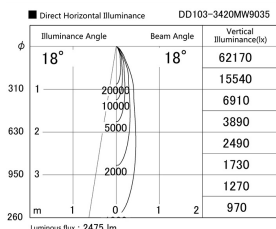

Item no. DD103-3420MW9035

Series Name: Versa R-G, Antiglare

Installation	Recessed mount
Type	
Fixture wattage	33.8W
Beam angle	18 deg.
Color Temp.	3500K
CRI	Ra>90
Luminous	2473 lm
Body	Die-cast aluminum alloy
Body finish	N/A
Trim finish	White
Reflector finish	Mirror
IP Rate	IP20
Light source	COB module
Input Voltage	AC220~240V
Dimming Type	Non-Dimmable
Certificate	CE, CCC
Cut Hole	150mm