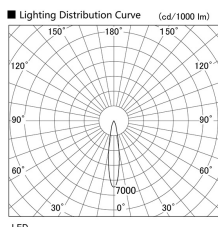

Item no. DD103-3420MW9035

Series Name: Versa R-G, Antiglare

Installation	Recessed mount
Type	
Fixture wattage	33.8W
Beam angle	18 deg.
Color Temp.	3500K
CRI	Ra>90
Luminous	2473 lm
Body	Die-cast aluminum alloy
Body finish	N/A
Trim finish	White
Reflector finish	Mirror
IP Rate	IP20
Light source	COB module
Input Voltage	AC220~240V
Dimming Type	Non-Dimmable
Certificate	CE, CCC
Cut Hole	150mm