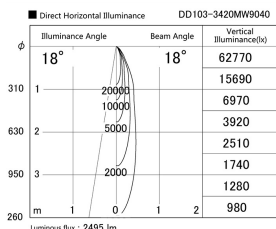

Item no. DD103-3420MW9040

Series Name: Versa R-G, Antiglare

Installation	Recessed mount
Type	
Fixture wattage	33.8W
Beam angle	18 deg.
Color Temp.	4000K
CRI	Ra>90
Luminous	2497 lm
Body	Die-cast aluminum alloy
Body finish	N/A
Trim finish	White
Reflector finish	Mirror
IP Rate	IP20
Light source	COB module
Input Voltage	AC220~240V
Dimming Type	Non-Dimmable
Certificate	CE, CCC
Cut Hole	150mm