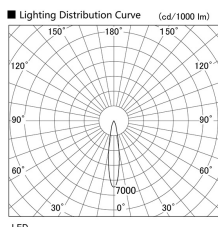

Item no. DD103-3420MW9040

Series Name: Versa R-G, Antiglare

Installation	Recessed mount
Type	
Fixture wattage	33.8W
Beam angle	18 deg.
Color Temp.	4000K
CRI	Ra>90
Luminous	2497 lm
Body	Die-cast aluminum alloy
Body finish	N/A
Trim finish	White
Reflector finish	Mirror
IP Rate	IP20
Light source	COB module
Input Voltage	AC220~240V
Dimming Type	Non-Dimmable
Certificate	CE, CCC
Cut Hole	150mm