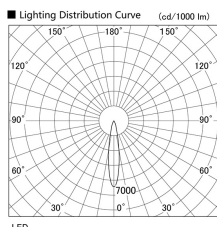

Item no. DD103-3420WW8527

Series Name: Versa R-G, Antiglare

White Reflector

Direct Horizontal Illuminance DD103-3420WW8527		
Illuminance Angle	Beam Angle	Vertical Illuminance(cd)
18°	18°	64650
		16160
		7180
		4040
		2590
		1800
		1320
		1010

Luminous flux : 2590 lm

Installation	Recessed mount
Type	Versa R-G, Antiglare
Fixture wattage	33.8W
Beam angle	18 deg.
Color Temp.	2700K
CRI	Ra>85
Luminous	2590 lm
Body	Die-cast aluminum alloy
Body finish	N/A
Trim finish	White
Reflector finish	White
IP Rate	IP20
Light source	COB module
Input Voltage	AC220~240V
Dimming Type	Non-Dimmable
Certificate	CE, CCC
Cut Hole	150mm