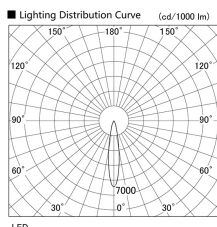

Item no. DD103-3420WW8527

Series Name: Versa R-G, Antiglare

White Reflector

Installation	Recessed mount
Type	
Fixture wattage	33.8W
Beam angle	18 deg.
Color Temp.	2700K
CRI	Ra>85
Luminous	2590 lm
Body	Die-cast aluminum alloy
Body finish	N/A
Trim finish	White
Reflector finish	White
IP Rate	IP20
Light source	COB module
Input Voltage	AC220~240V
Dimming Type	Non-Dimmable
Certificate	CE, CCC
Cut Hole	150mm