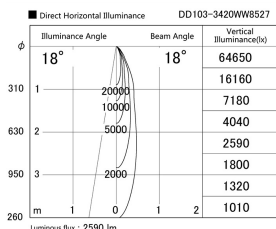

Item no. DD103-3420WW8527

Series Name: Versa R-G, Antiglare

White Reflector

Installation	Recessed mount
Type	
Fixture wattage	33.8W
Beam angle	18 deg.
Color Temp.	2700K
CRI	Ra>85
Luminous	2590 lm
Body	Die-cast aluminum alloy
Body finish	N/A
Trim finish	White
Reflector finish	White
IP Rate	IP20
Light source	COB module
Input Voltage	AC220~240V
Dimming Type	Non-Dimmable
Certificate	CE, CCC
Cut Hole	150mm