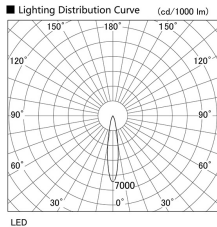

Item no. DD103-3420WW8530

Series Name: Versa R-G, Antiglare

White Reflector

|                  |                         |
|------------------|-------------------------|
| Installation     | Recessed mount          |
| Type             |                         |
| Fixture wattage  | 33.8W                   |
| Beam angle       | 18 deg.                 |
| Color Temp.      | 3000K                   |
| CRI              | Ra>85                   |
| Luminous         | 2698 lm                 |
| Body             | Die-cast aluminum alloy |
| Body finish      | N/A                     |
| Trim finish      | White                   |
| Reflector finish | White                   |
| IP Rate          | IP20                    |
| Light source     | COB module              |
| Input Voltage    | AC220~240V              |
| Dimming Type     | Non-Dimmable            |
| Certificate      | CE, CCC                 |
| Cut Hole         | 150mm                   |