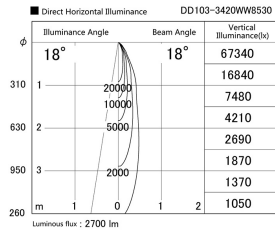

Item no. DD103-3420WW8530

Series Name: Versa R-G, Antiglare

White Reflector

|                  |                         |
|------------------|-------------------------|
| Installation     | Recessed mount          |
| Type             |                         |
| Fixture wattage  | 33.8W                   |
| Beam angle       | 18 deg.                 |
| Color Temp.      | 3000K                   |
| CRI              | Ra>85                   |
| Luminous         | 2698 lm                 |
| Body             | Die-cast aluminum alloy |
| Body finish      | N/A                     |
| Trim finish      | White                   |
| Reflector finish | White                   |
| IP Rate          | IP20                    |
| Light source     | COB module              |
| Input Voltage    | AC220~240V              |
| Dimming Type     | Non-Dimmable            |
| Certificate      | CE, CCC                 |
| Cut Hole         | 150mm                   |