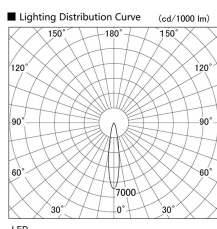

Item no. DD103-3420WW8535

Series Name: Versa R-G, Antiglare

White Reflector

Installation	Recessed mount
Type	
Fixture wattage	33.8W
Beam angle	18 deg.
Color Temp.	3500K
CRI	Ra>85
Luminous	2752 lm
Body	Die-cast aluminum alloy
Body finish	N/A
Trim finish	White
Reflector finish	White
IP Rate	IP20
Light source	COB module
Input Voltage	AC220~240V
Dimming Type	Non-Dimmable
Certificate	CE, CCC
Cut Hole	150mm