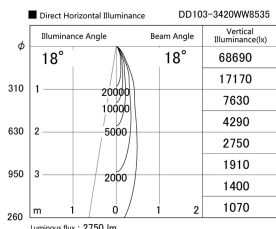

Item no. DD103-3420WW8535

Series Name: Versa R-G, Antiglare

White Reflector

Installation	Recessed mount
Type	
Fixture wattage	33.8W
Beam angle	18 deg.
Color Temp.	3500K
CRI	Ra>85
Luminous	2752 lm
Body	Die-cast aluminum alloy
Body finish	N/A
Trim finish	White
Reflector finish	White
IP Rate	IP20
Light source	COB module
Input Voltage	AC220~240V
Dimming Type	Non-Dimmable
Certificate	CE, CCC
Cut Hole	150mm