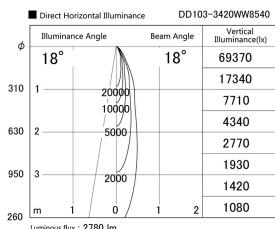

Item no. DD103-3420WW8540

Series Name: Versa R-G, Antiglare

White Reflector

Installation	Recessed mount
Type	Versa R-G, Antiglare
Fixture wattage	33.8W
Beam angle	18 deg.
Color Temp.	4000K
CRI	Ra>85
Luminous	2779 lm
Body	Die-cast aluminum alloy
Body finish	N/A
Trim finish	White
Reflector finish	White
IP Rate	IP20
Light source	COB module
Input Voltage	AC220~240V
Dimming Type	Non-Dimmable
Certificate	CE, CCC
Cut Hole	150mm