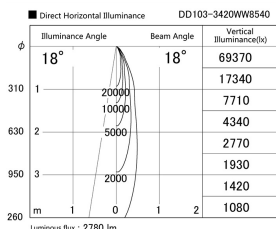

Item no. DD103-3420WW8540

Series Name: Versa R-G, Antiglare

White Reflector

Installation	Recessed mount
Type	
Fixture wattage	33.8W
Beam angle	18 deg.
Color Temp.	4000K
CRI	Ra>85
Luminous	2779 lm
Body	Die-cast aluminum alloy
Body finish	N/A
Trim finish	White
Reflector finish	White
IP Rate	IP20
Light source	COB module
Input Voltage	AC220~240V
Dimming Type	Non-Dimmable
Certificate	CE, CCC
Cut Hole	150mm