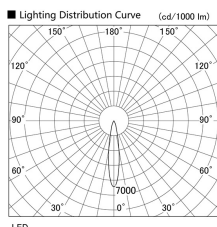

Item no. DD103-3420WW8540

Series Name: Versa R-G, Antiglare

White Reflector

Installation	Recessed mount
Type	Versa R-G, Antiglare
Fixture wattage	33.8W
Beam angle	18 deg.
Color Temp.	4000K
CRI	Ra>85
Luminous	2779 lm
Body	Die-cast aluminum alloy
Body finish	N/A
Trim finish	White
Reflector finish	White
IP Rate	IP20
Light source	COB module
Input Voltage	AC220~240V
Dimming Type	Non-Dimmable
Certificate	CE, CCC
Cut Hole	150mm