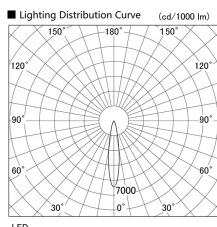

Item no. DD103-3420WW8540

Series Name: Versa R-G, Antiglare

White Reflector

Installation	Recessed mount
Type	
Fixture wattage	33.8W
Beam angle	18 deg.
Color Temp.	4000K
CRI	Ra>85
Luminous	2779 lm
Body	Die-cast aluminum alloy
Body finish	N/A
Trim finish	White
Reflector finish	White
IP Rate	IP20
Light source	COB module
Input Voltage	AC220~240V
Dimming Type	Non-Dimmable
Certificate	CE, CCC
Cut Hole	150mm