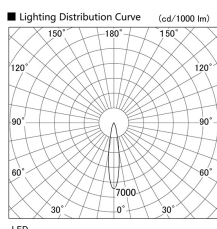

Item no. DD103-3420WW9027

Series Name: Versa R-G, Antiglare

White Reflector

Installation	Recessed mount
Type	
Fixture wattage	33.8W
Beam angle	18 deg.
Color Temp.	2700K
CRI	Ra>90
Luminous	2355 lm
Body	Die-cast aluminum alloy
Body finish	N/A
Trim finish	White
Reflector finish	White
IP Rate	IP20
Light source	COB module
Input Voltage	AC220~240V
Dimming Type	Non-Dimmable
Certificate	CE, CCC
Cut Hole	150mm