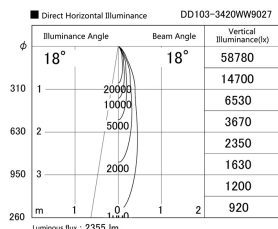

Item no. DD103-3420WW9027

Series Name: Versa R-G, Antiglare

White Reflector

Installation	Recessed mount
Type	
Fixture wattage	33.8W
Beam angle	18 deg.
Color Temp.	2700K
CRI	Ra>90
Luminous	2355 lm
Body	Die-cast aluminum alloy
Body finish	N/A
Trim finish	White
Reflector finish	White
IP Rate	IP20
Light source	COB module
Input Voltage	AC220~240V
Dimming Type	Non-Dimmable
Certificate	CE, CCC
Cut Hole	150mm