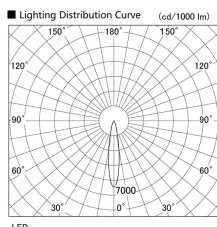

Item no. DD103-3420WW9030

Series Name: Versa R-G, Antiglare

White Reflector

Installation	Recessed mount
Type	Versa R-G, Antiglare
Fixture wattage	33.8W
Beam angle	18 deg.
Color Temp.	3000K
CRI	Ra>90
Luminous	2453 lm
Body	Die-cast aluminum alloy
Body finish	N/A
Trim finish	White
Reflector finish	White
IP Rate	IP20
Light source	COB module
Input Voltage	AC220~240V
Dimming Type	Non-Dimmable
Certificate	CE, CCC
Cut Hole	150mm