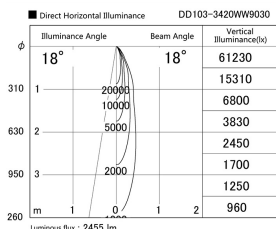

Item no. DD103-3420WW9030

Series Name: Versa R-G, Antiglare

White Reflector

Installation	Recessed mount
Type	Versa R-G, Antiglare
Fixture wattage	33.8W
Beam angle	18 deg.
Color Temp.	3000K
CRI	Ra>90
Luminous	2453 lm
Body	Die-cast aluminum alloy
Body finish	N/A
Trim finish	White
Reflector finish	White
IP Rate	IP20
Light source	COB module
Input Voltage	AC220~240V
Dimming Type	Non-Dimmable
Certificate	CE, CCC
Cut Hole	150mm