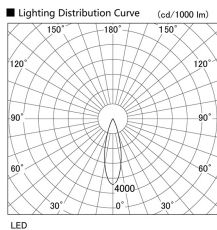

Item no. DD103-3430DW8527

Series Name: Versa R-G, Antiglare

Dark Mirror Reflector

Installation	Recessed mount
Type	Versa R-G, Antiglare
Fixture wattage	33.8W
Beam angle	29 deg.
Color Temp.	2700K
CRI	Ra>85
Luminous	2611 lm
Body	Die-cast aluminum alloy
Body finish	N/A
Trim finish	White
Reflector finish	Dark Mirror
IP Rate	IP20
Light source	COB module
Input Voltage	AC220~240V
Dimming Type	Non-Dimmable
Certificate	CE, CCC
Cut Hole	150mm