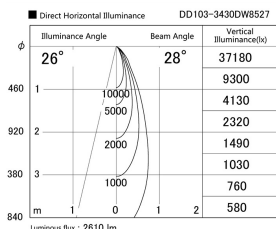

Item no. DD103-3430DW8527

Series Name: Versa R-G, Antiglare

Dark Mirror Reflector

Installation	Recessed mount
Type	
Fixture wattage	33.8W
Beam angle	29 deg.
Color Temp.	2700K
CRI	Ra>85
Luminous	2611 lm
Body	Die-cast aluminum alloy
Body finish	N/A
Trim finish	White
Reflector finish	Dark Mirror
IP Rate	IP20
Light source	COB module
Input Voltage	AC220~240V
Dimming Type	Non-Dimmable
Certificate	CE, CCC
Cut Hole	150mm