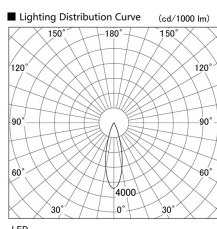

Item no. DD103-3430DW8527

Series Name: Versa R-G, Antiglare

Dark Mirror Reflector

Installation	Recessed mount
Type	
Fixture wattage	33.8W
Beam angle	29 deg.
Color Temp.	2700K
CRI	Ra>85
Luminous	2611 lm
Body	Die-cast aluminum alloy
Body finish	N/A
Trim finish	White
Reflector finish	Dark Mirror
IP Rate	IP20
Light source	COB module
Input Voltage	AC220~240V
Dimming Type	Non-Dimmable
Certificate	CE, CCC
Cut Hole	150mm