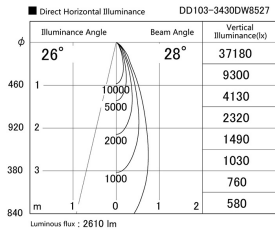

Item no. DD103-3430DW8527

Series Name: Versa R-G, Antiglare

Dark Mirror Reflector

Installation	Recessed mount
Type	Versa R-G, Antiglare
Fixture wattage	33.8W
Beam angle	29 deg.
Color Temp.	2700K
CRI	Ra>85
Luminous	2611 lm
Body	Die-cast aluminum alloy
Body finish	N/A
Trim finish	White
Reflector finish	Dark Mirror
IP Rate	IP20
Light source	COB module
Input Voltage	AC220~240V
Dimming Type	Non-Dimmable
Certificate	CE, CCC
Cut Hole	150mm