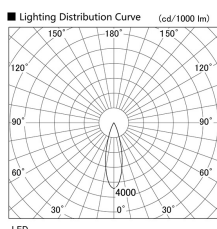

Item no. DD103-3430DW8530

Series Name: Versa R-G, Antiglare

Dark Mirror Reflector

Installation	Recessed mount
Type	
Fixture wattage	33.8W
Beam angle	29 deg.
Color Temp.	3000K
CRI	Ra>85
Luminous	2719 lm
Body	Die-cast aluminum alloy
Body finish	N/A
Trim finish	White
Reflector finish	Dark Mirror
IP Rate	IP20
Light source	COB module
Input Voltage	AC220~240V
Dimming Type	Non-Dimmable
Certificate	CE, CCC
Cut Hole	150mm