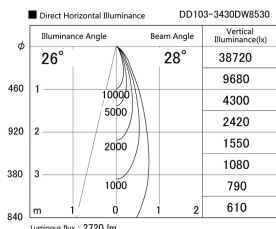

Item no. DD103-3430DW8530

Series Name: Versa R-G, Antiglare

Dark Mirror Reflector

Installation	Recessed mount
Type	Versa R-G, Antiglare
Fixture wattage	33.8W
Beam angle	29 deg.
Color Temp.	3000K
CRI	Ra>85
Luminous	2719 lm
Body	Die-cast aluminum alloy
Body finish	N/A
Trim finish	White
Reflector finish	Dark Mirror
IP Rate	IP20
Light source	COB module
Input Voltage	AC220~240V
Dimming Type	Non-Dimmable
Certificate	CE, CCC
Cut Hole	150mm