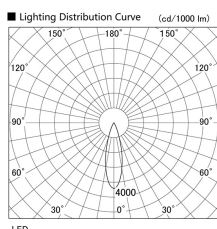

Item no. DD103-3430DW8530

Series Name: Versa R-G, Antiglare

Dark Mirror Reflector

Installation	Recessed mount
Type	Versa R-G, Antiglare
Fixture wattage	33.8W
Beam angle	29 deg.
Color Temp.	3000K
CRI	Ra>85
Luminous	2719 lm
Body	Die-cast aluminum alloy
Body finish	N/A
Trim finish	White
Reflector finish	Dark Mirror
IP Rate	IP20
Light source	COB module
Input Voltage	AC220~240V
Dimming Type	Non-Dimmable
Certificate	CE, CCC
Cut Hole	150mm