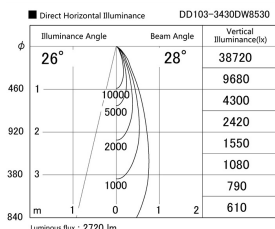

Item no. DD103-3430DW8530

Series Name: Versa R-G, Antiglare

Dark Mirror Reflector

Installation	Recessed mount
Type	
Fixture wattage	33.8W
Beam angle	29 deg.
Color Temp.	3000K
CRI	Ra>85
Luminous	2719 lm
Body	Die-cast aluminum alloy
Body finish	N/A
Trim finish	White
Reflector finish	Dark Mirror
IP Rate	IP20
Light source	COB module
Input Voltage	AC220~240V
Dimming Type	Non-Dimmable
Certificate	CE, CCC
Cut Hole	150mm