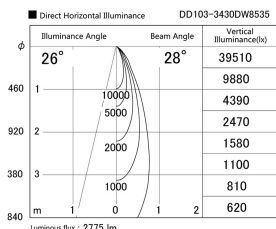

Item no. DD103-3430DW8535

Series Name: Versa R-G, Antiglare

Dark Mirror Reflector

Installation	Recessed mount
Type	
Fixture wattage	33.8W
Beam angle	29 deg.
Color Temp.	3500K
CRI	Ra>85
Luminous	2774 lm
Body	Die-cast aluminum alloy
Body finish	N/A
Trim finish	White
Reflector finish	Dark Mirror
IP Rate	IP20
Light source	COB module
Input Voltage	AC220~240V
Dimming Type	Non-Dimmable
Certificate	CE, CCC
Cut Hole	150mm