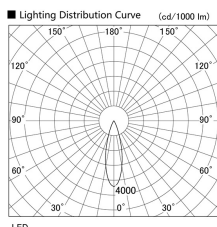

Item no. DD103-3430DW8535

Series Name: Versa R-G, Antiglare

Dark Mirror Reflector

Installation	Recessed mount
Type	
Fixture wattage	33.8W
Beam angle	29 deg.
Color Temp.	3500K
CRI	Ra>85
Luminous	2774 lm
Body	Die-cast aluminum alloy
Body finish	N/A
Trim finish	White
Reflector finish	Dark Mirror
IP Rate	IP20
Light source	COB module
Input Voltage	AC220~240V
Dimming Type	Non-Dimmable
Certificate	CE, CCC
Cut Hole	150mm