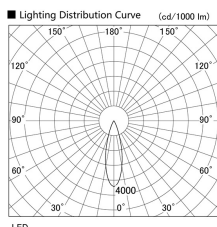

Item no. DD103-3430DW8540

Series Name: Versa R-G, Antiglare

Dark Mirror Reflector

Installation	Recessed mount
Type	
Fixture wattage	33.8W
Beam angle	29 deg.
Color Temp.	4000K
CRI	Ra>85
Luminous	2801 lm
Body	Die-cast aluminum alloy
Body finish	N/A
Trim finish	White
Reflector finish	Dark Mirror
IP Rate	IP20
Light source	COB module
Input Voltage	AC220~240V
Dimming Type	Non-Dimmable
Certificate	CE, CCC
Cut Hole	150mm