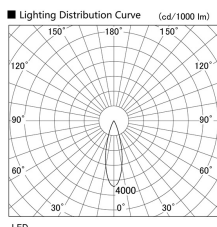

Item no. DD103-3430DW8540

Series Name: Versa R-G, Antiglare

Dark Mirror Reflector

Installation	Recessed mount
Type	Versa R-G, Antiglare
Fixture wattage	33.8W
Beam angle	29 deg.
Color Temp.	4000K
CRI	Ra>85
Luminous	2801 lm
Body	Die-cast aluminum alloy
Body finish	N/A
Trim finish	White
Reflector finish	Dark Mirror
IP Rate	IP20
Light source	COB module
Input Voltage	AC220~240V
Dimming Type	Non-Dimmable
Certificate	CE, CCC
Cut Hole	150mm