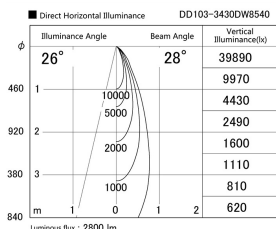

Item no. DD103-3430DW8540

Series Name: Versa R-G, Antiglare

Dark Mirror Reflector

Installation	Recessed mount
Type	Versa R-G, Antiglare
Fixture wattage	33.8W
Beam angle	29 deg.
Color Temp.	4000K
CRI	Ra>85
Luminous	2801 lm
Body	Die-cast aluminum alloy
Body finish	N/A
Trim finish	White
Reflector finish	Dark Mirror
IP Rate	IP20
Light source	COB module
Input Voltage	AC220~240V
Dimming Type	Non-Dimmable
Certificate	CE, CCC
Cut Hole	150mm