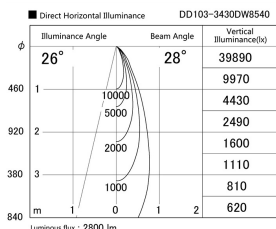

Item no. DD103-3430DW8540

Series Name: Versa R-G, Antiglare

Dark Mirror Reflector

Installation	Recessed mount
Type	
Fixture wattage	33.8W
Beam angle	29 deg.
Color Temp.	4000K
CRI	Ra>85
Luminous	2801 lm
Body	Die-cast aluminum alloy
Body finish	N/A
Trim finish	White
Reflector finish	Dark Mirror
IP Rate	IP20
Light source	COB module
Input Voltage	AC220~240V
Dimming Type	Non-Dimmable
Certificate	CE, CCC
Cut Hole	150mm