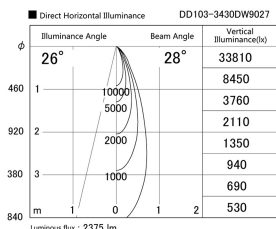

Item no. DD103-3430DW9027

Series Name: Versa R-G, Antiglare

Dark Mirror Reflector

Installation	Recessed mount
Type	Versa R-G, Antiglare
Fixture wattage	33.8W
Beam angle	29 deg.
Color Temp.	2700K
CRI	Ra>90
Luminous	2374 lm
Body	Die-cast aluminum alloy
Body finish	N/A
Trim finish	White
Reflector finish	Dark Mirror
IP Rate	IP20
Light source	COB module
Input Voltage	AC220~240V
Dimming Type	Non-Dimmable
Certificate	CE, CCC
Cut Hole	150mm