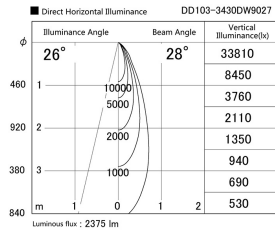

Item no. DD103-3430DW9027

Series Name: Versa R-G, Antiglare

Dark Mirror Reflector

Installation	Recessed mount
Type	
Fixture wattage	33.8W
Beam angle	29 deg.
Color Temp.	2700K
CRI	Ra>90
Luminous	2374 lm
Body	Die-cast aluminum alloy
Body finish	N/A
Trim finish	White
Reflector finish	Dark Mirror
IP Rate	IP20
Light source	COB module
Input Voltage	AC220~240V
Dimming Type	Non-Dimmable
Certificate	CE, CCC
Cut Hole	150mm