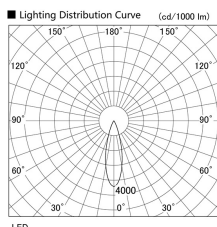

Item no. DD103-3430DW9027

Series Name: Versa R-G, Antiglare

Dark Mirror Reflector

Installation	Recessed mount
Type	Versa R-G, Antiglare
Fixture wattage	33.8W
Beam angle	29 deg.
Color Temp.	2700K
CRI	Ra>90
Luminous	2374 lm
Body	Die-cast aluminum alloy
Body finish	N/A
Trim finish	White
Reflector finish	Dark Mirror
IP Rate	IP20
Light source	COB module
Input Voltage	AC220~240V
Dimming Type	Non-Dimmable
Certificate	CE, CCC
Cut Hole	150mm