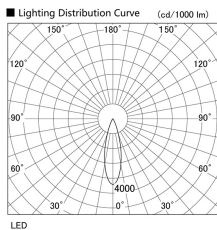

Item no. DD103-3430DW9027

Series Name: Versa R-G, Antiglare

Dark Mirror Reflector

Installation	Recessed mount
Type	
Fixture wattage	33.8W
Beam angle	29 deg.
Color Temp.	2700K
CRI	Ra>90
Luminous	2374 lm
Body	Die-cast aluminum alloy
Body finish	N/A
Trim finish	White
Reflector finish	Dark Mirror
IP Rate	IP20
Light source	COB module
Input Voltage	AC220~240V
Dimming Type	Non-Dimmable
Certificate	CE, CCC
Cut Hole	150mm