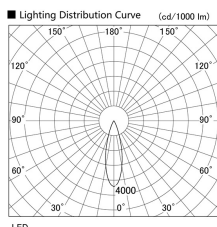

Item no. DD103-3430DW9035

Series Name: Versa R-G, Antiglare

Dark Mirror Reflector

Installation	Recessed mount
Type	
Fixture wattage	33.8W
Beam angle	29 deg.
Color Temp.	3500K
CRI	Ra>90
Luminous	2522 lm
Body	Die-cast aluminum alloy
Body finish	N/A
Trim finish	White
Reflector finish	Dark Mirror
IP Rate	IP20
Light source	COB module
Input Voltage	AC220~240V
Dimming Type	Non-Dimmable
Certificate	CE, CCC
Cut Hole	150mm