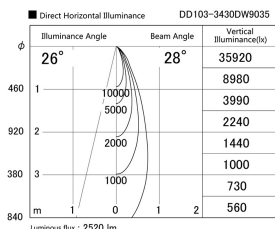

Item no. DD103-3430DW9035

Series Name: Versa R-G, Antiglare

Dark Mirror Reflector

Installation	Recessed mount
Type	
Fixture wattage	33.8W
Beam angle	29 deg.
Color Temp.	3500K
CRI	Ra>90
Luminous	2522 lm
Body	Die-cast aluminum alloy
Body finish	N/A
Trim finish	White
Reflector finish	Dark Mirror
IP Rate	IP20
Light source	COB module
Input Voltage	AC220~240V
Dimming Type	Non-Dimmable
Certificate	CE, CCC
Cut Hole	150mm