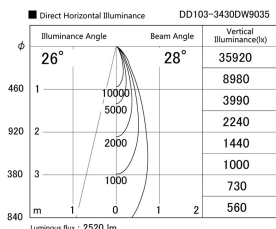

Item no. DD103-3430DW9035

Series Name: Versa R-G, Antiglare

Dark Mirror Reflector

Installation	Recessed mount
Type	Versa R-G, Antiglare
Fixture wattage	33.8W
Beam angle	29 deg.
Color Temp.	3500K
CRI	Ra>90
Luminous	2522 lm
Body	Die-cast aluminum alloy
Body finish	N/A
Trim finish	White
Reflector finish	Dark Mirror
IP Rate	IP20
Light source	COB module
Input Voltage	AC220~240V
Dimming Type	Non-Dimmable
Certificate	CE, CCC
Cut Hole	150mm