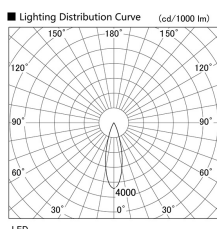

Item no. DD103-3430DW9035

Series Name: Versa R-G, Antiglare

Dark Mirror Reflector

Installation	Recessed mount
Type	Versa R-G, Antiglare
Fixture wattage	33.8W
Beam angle	29 deg.
Color Temp.	3500K
CRI	Ra>90
Luminous	2522 lm
Body	Die-cast aluminum alloy
Body finish	N/A
Trim finish	White
Reflector finish	Dark Mirror
IP Rate	IP20
Light source	COB module
Input Voltage	AC220~240V
Dimming Type	Non-Dimmable
Certificate	CE, CCC
Cut Hole	150mm