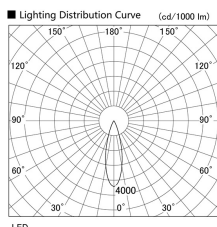

Item no. DD103-3430DW9040

Series Name: Versa R-G, Antiglare

Dark Mirror Reflector

Installation	Recessed mount
Type	
Fixture wattage	33.8W
Beam angle	29 deg.
Color Temp.	4000K
CRI	Ra>90
Luminous	2547 lm
Body	Die-cast aluminum alloy
Body finish	N/A
Trim finish	White
Reflector finish	Dark Mirror
IP Rate	IP20
Light source	COB module
Input Voltage	AC220~240V
Dimming Type	Non-Dimmable
Certificate	CE, CCC
Cut Hole	150mm