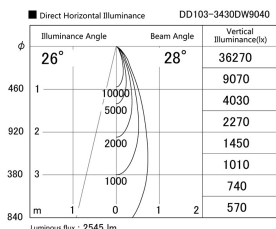

Item no. DD103-3430DW9040

Series Name: Versa R-G, Antiglare

Dark Mirror Reflector

Installation	Recessed mount
Type	
Fixture wattage	33.8W
Beam angle	29 deg.
Color Temp.	4000K
CRI	Ra>90
Luminous	2547 lm
Body	Die-cast aluminum alloy
Body finish	N/A
Trim finish	White
Reflector finish	Dark Mirror
IP Rate	IP20
Light source	COB module
Input Voltage	AC220~240V
Dimming Type	Non-Dimmable
Certificate	CE, CCC
Cut Hole	150mm